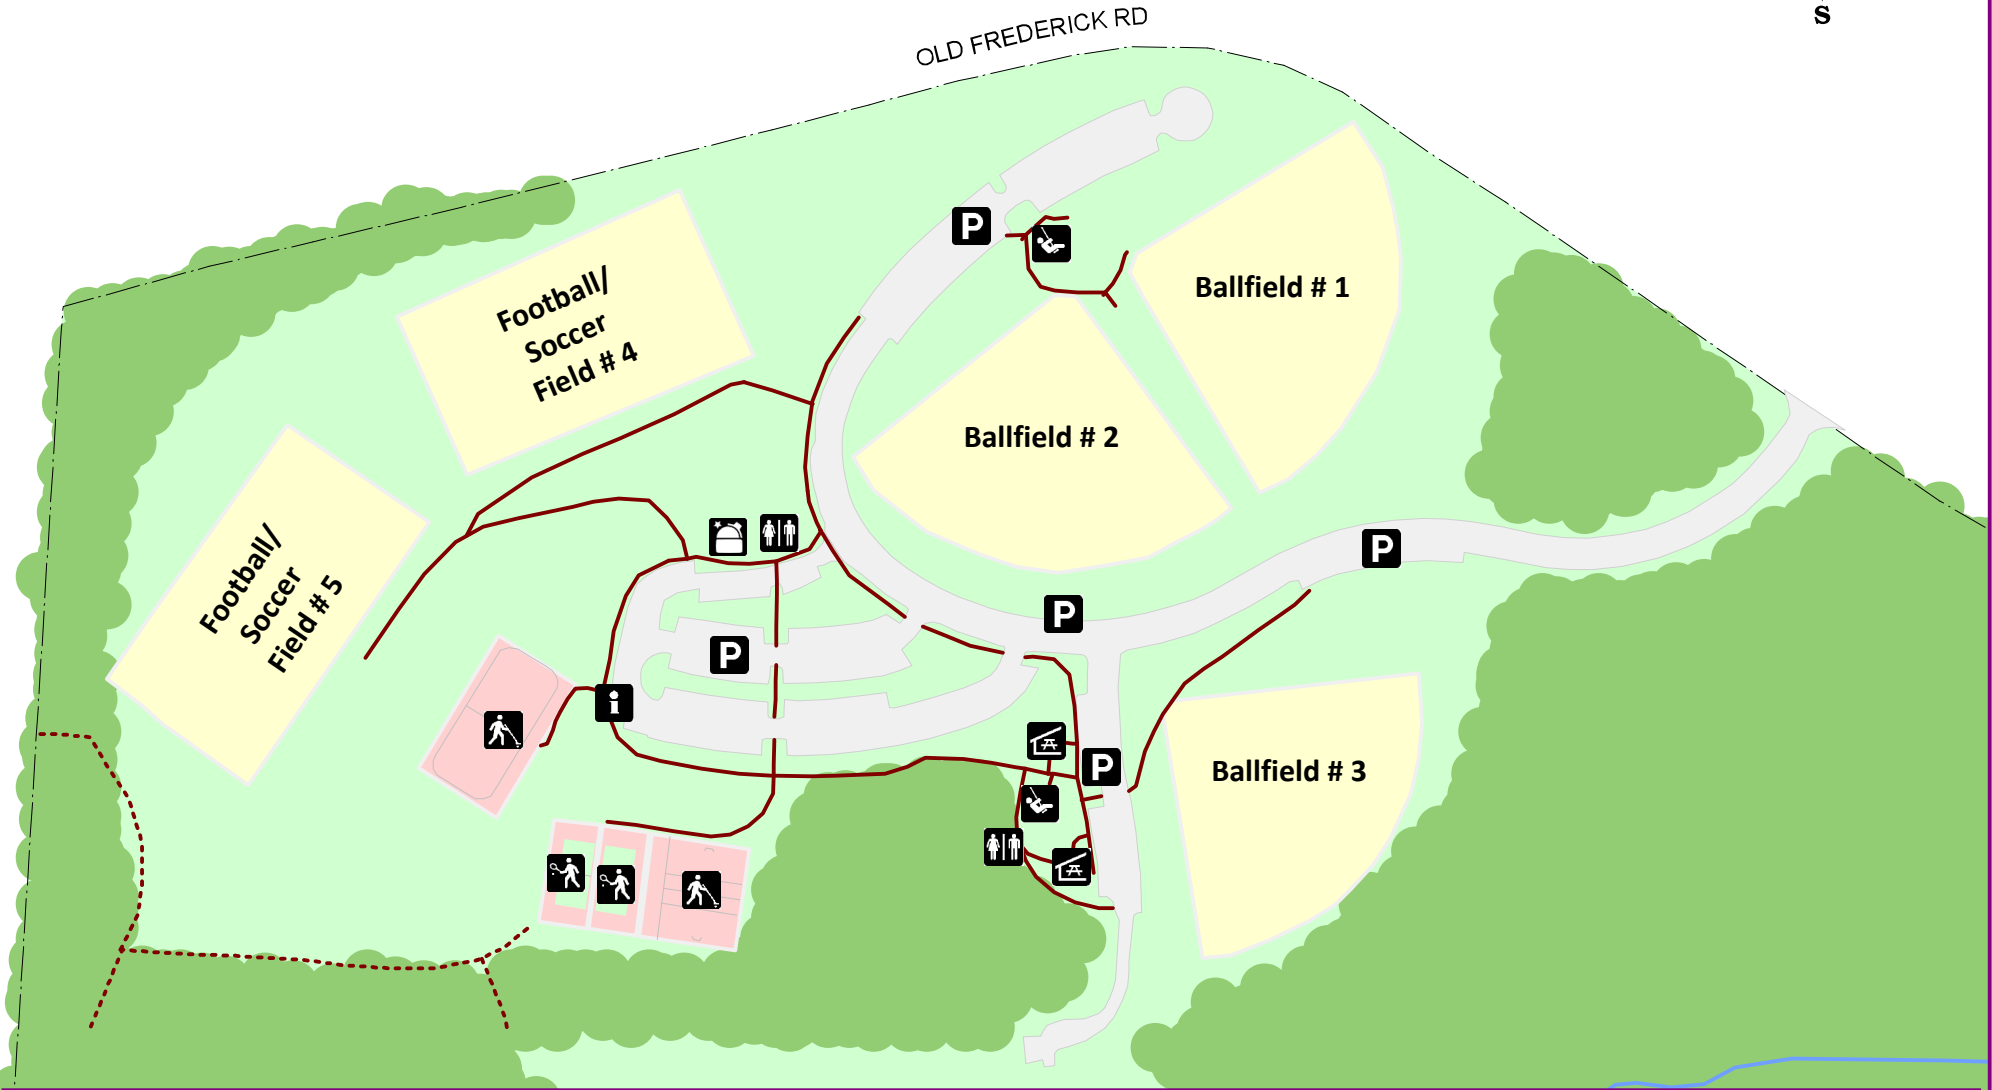

Alpha Ridge Park

	 Hockey Rink	 Playground	 Pathway (paved) - .8 mi	 Trail (mowed) - .2 mi	 Park Boundary
Please Remember to Recycle	 Kiosk	 Parking	 Roadway/Car Access	 Courts	 Recreational Area
	 Observatory	 Restrooms	 Streams	 Fields	 Woodlands
	 Pavilion (1, 2)	 Tennis Courts	Please Observe all Posted Park Regulations		
			Scale: 1" = 225'		Updated: Dec. 2015