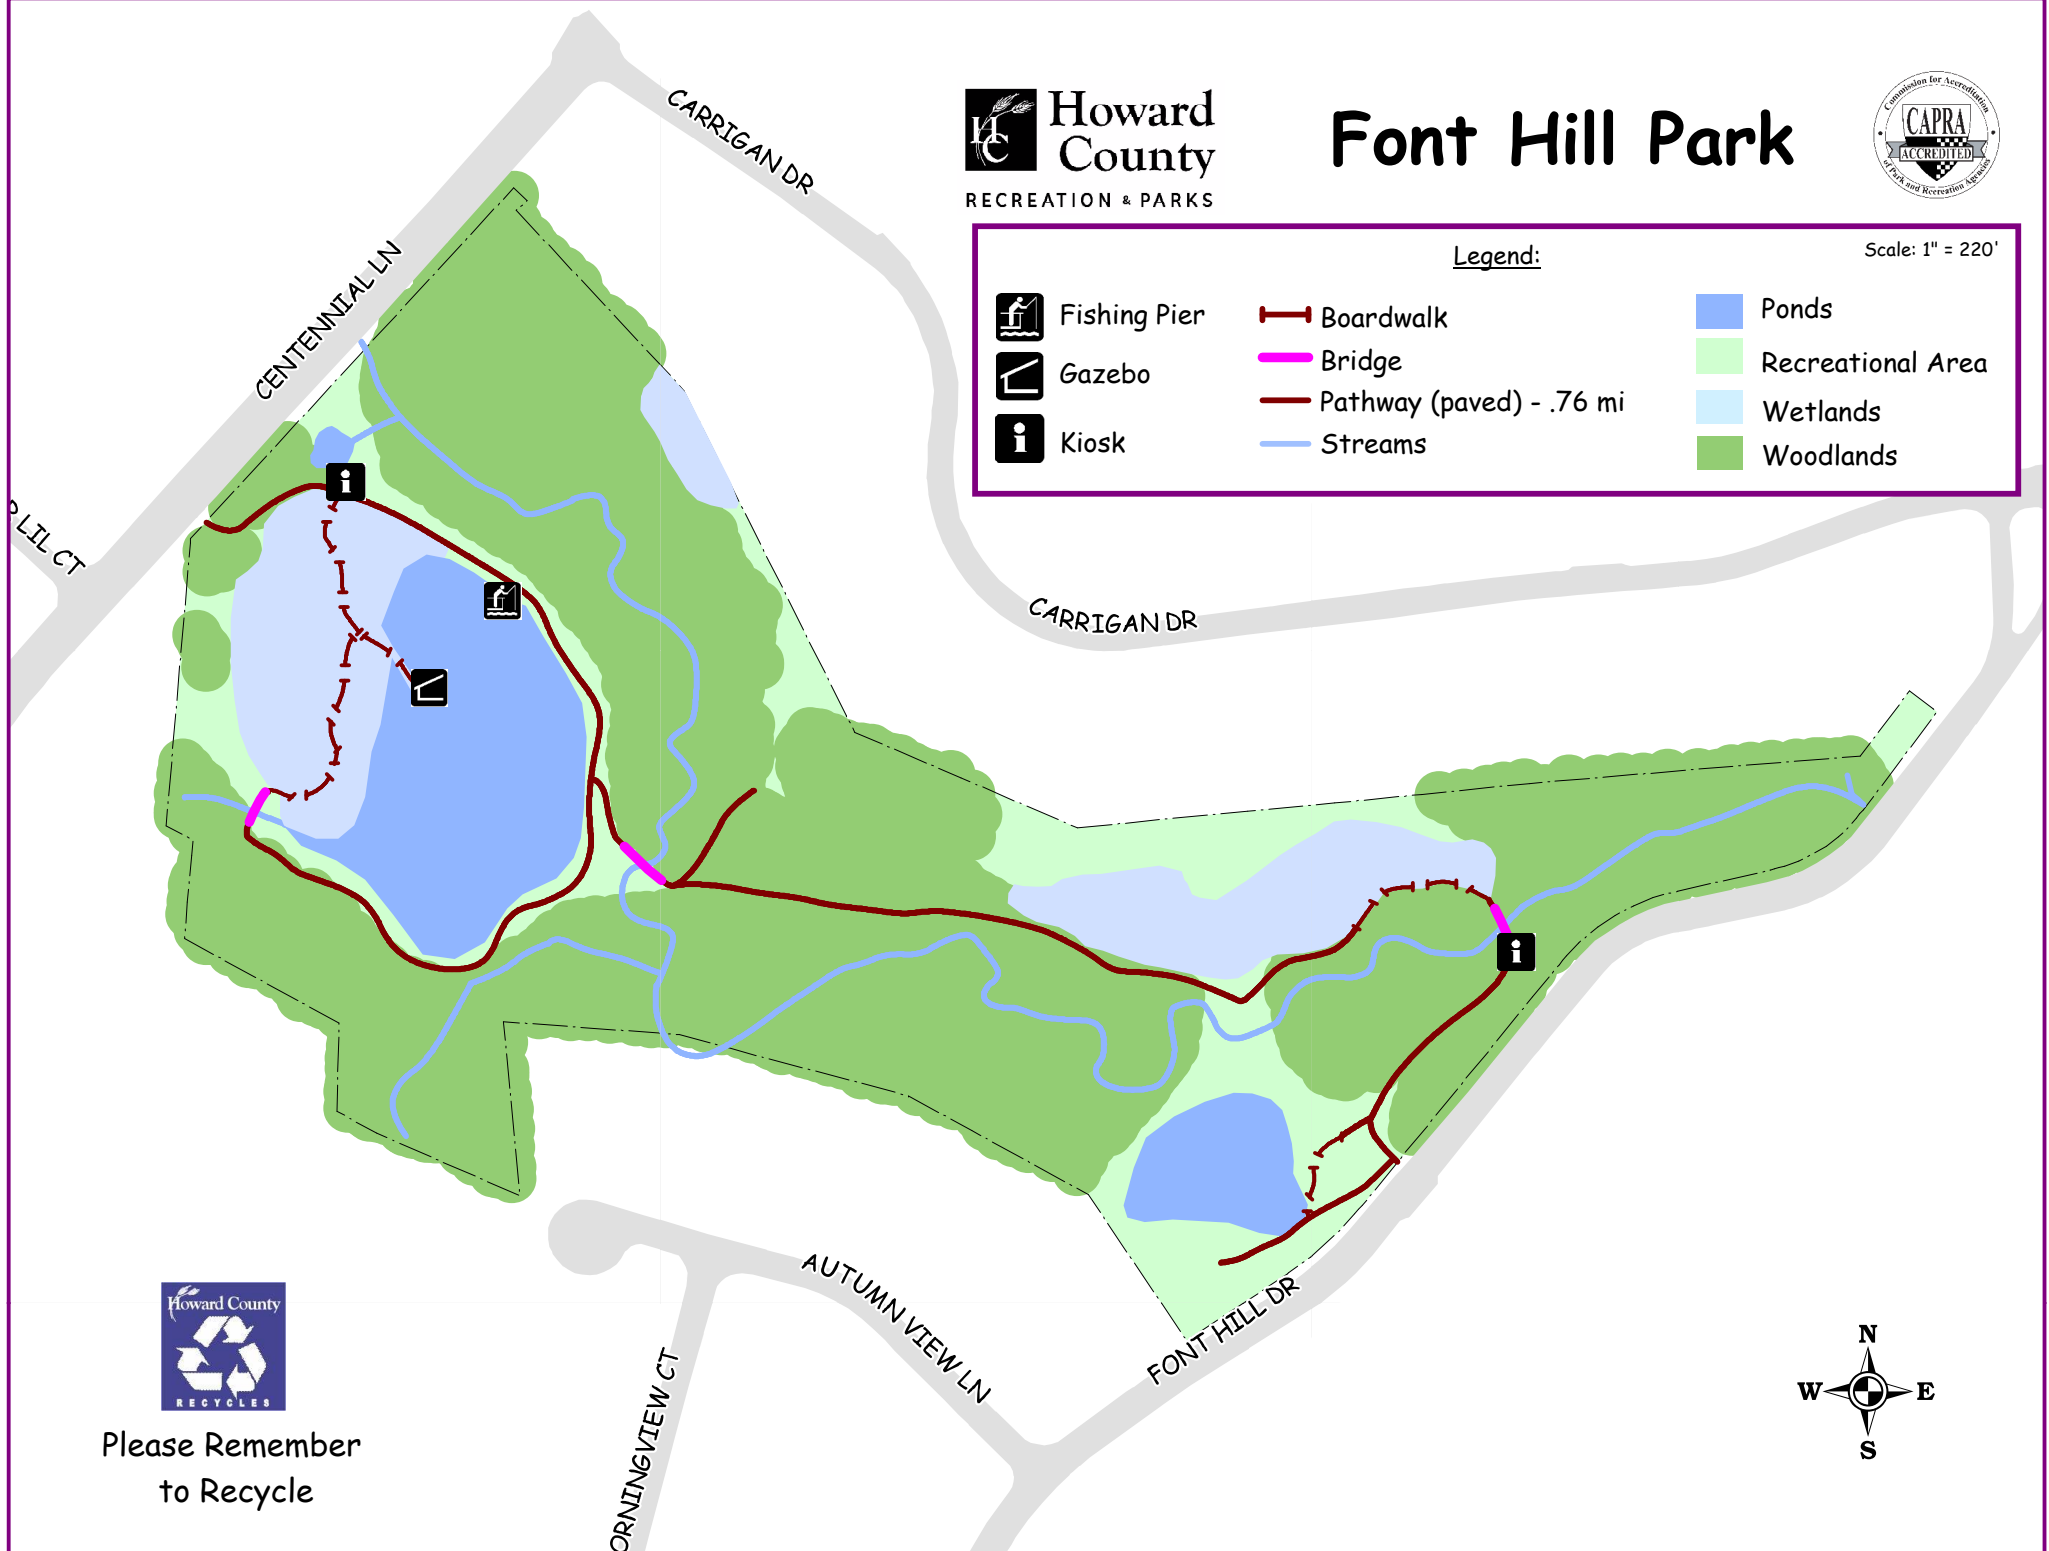

# Font Hill Park

**Legend:** Scale: 1" = 220'

Fishing Pier	Boardwalk	Ponds
Gazebo	Bridge	Recreational Area
Kiosk	Pathway (paved) - .76 mi	Wetlands
	Streams	Woodlands

Please Remember  
to Recycle