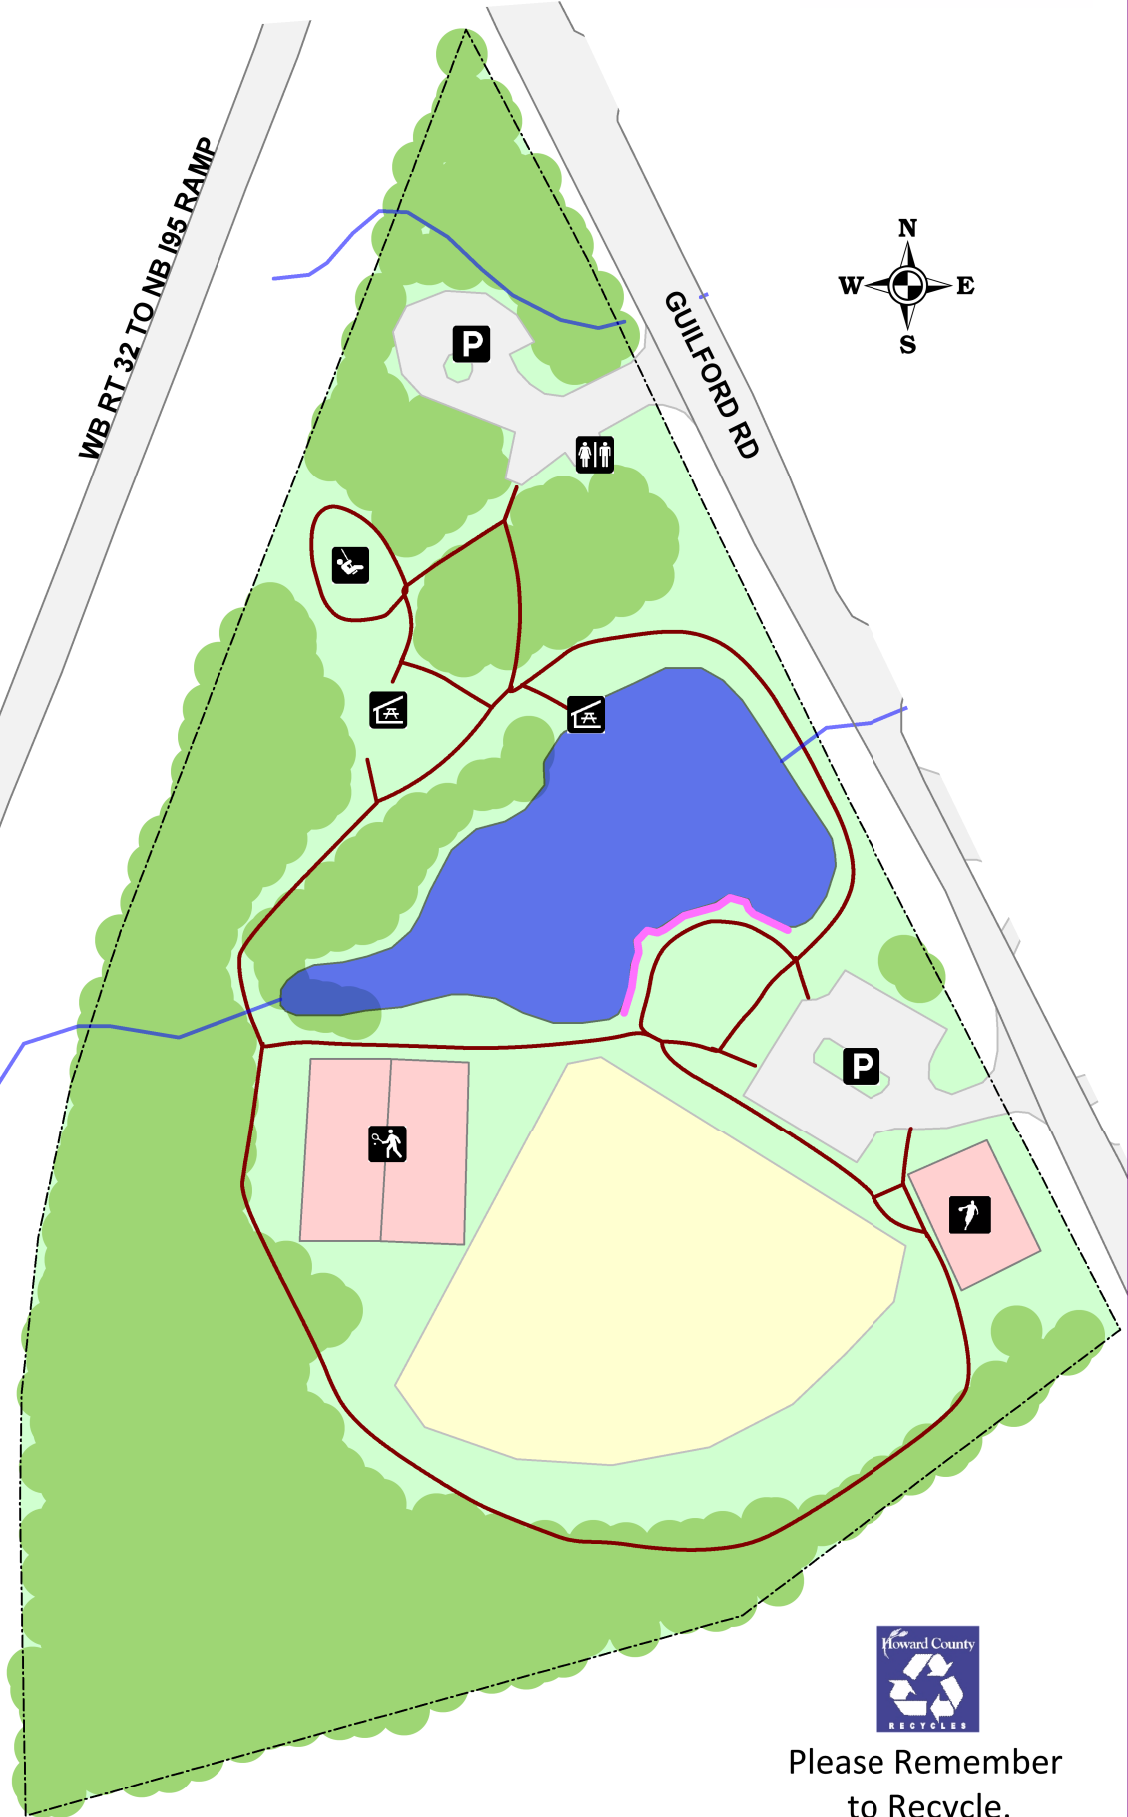

Guilford Park

Legend:

-  Ballfield
-  Woodlands
-  Basketball Courts
-  Parking
-  Pavilion
-  Playground
-  Restrooms
-  Tennis Courts
-  Park Boundary
-  Paved Pathway
-  Streams
-  Fishing Pier

Updated: May 2012

Scale: 1" = 130'

**Please observe all posted
Park Regulations.**

RT 32

WB RT 32 TO NB I95 RAMP

GUILFORD RD

**Please Remember
to Recycle.**