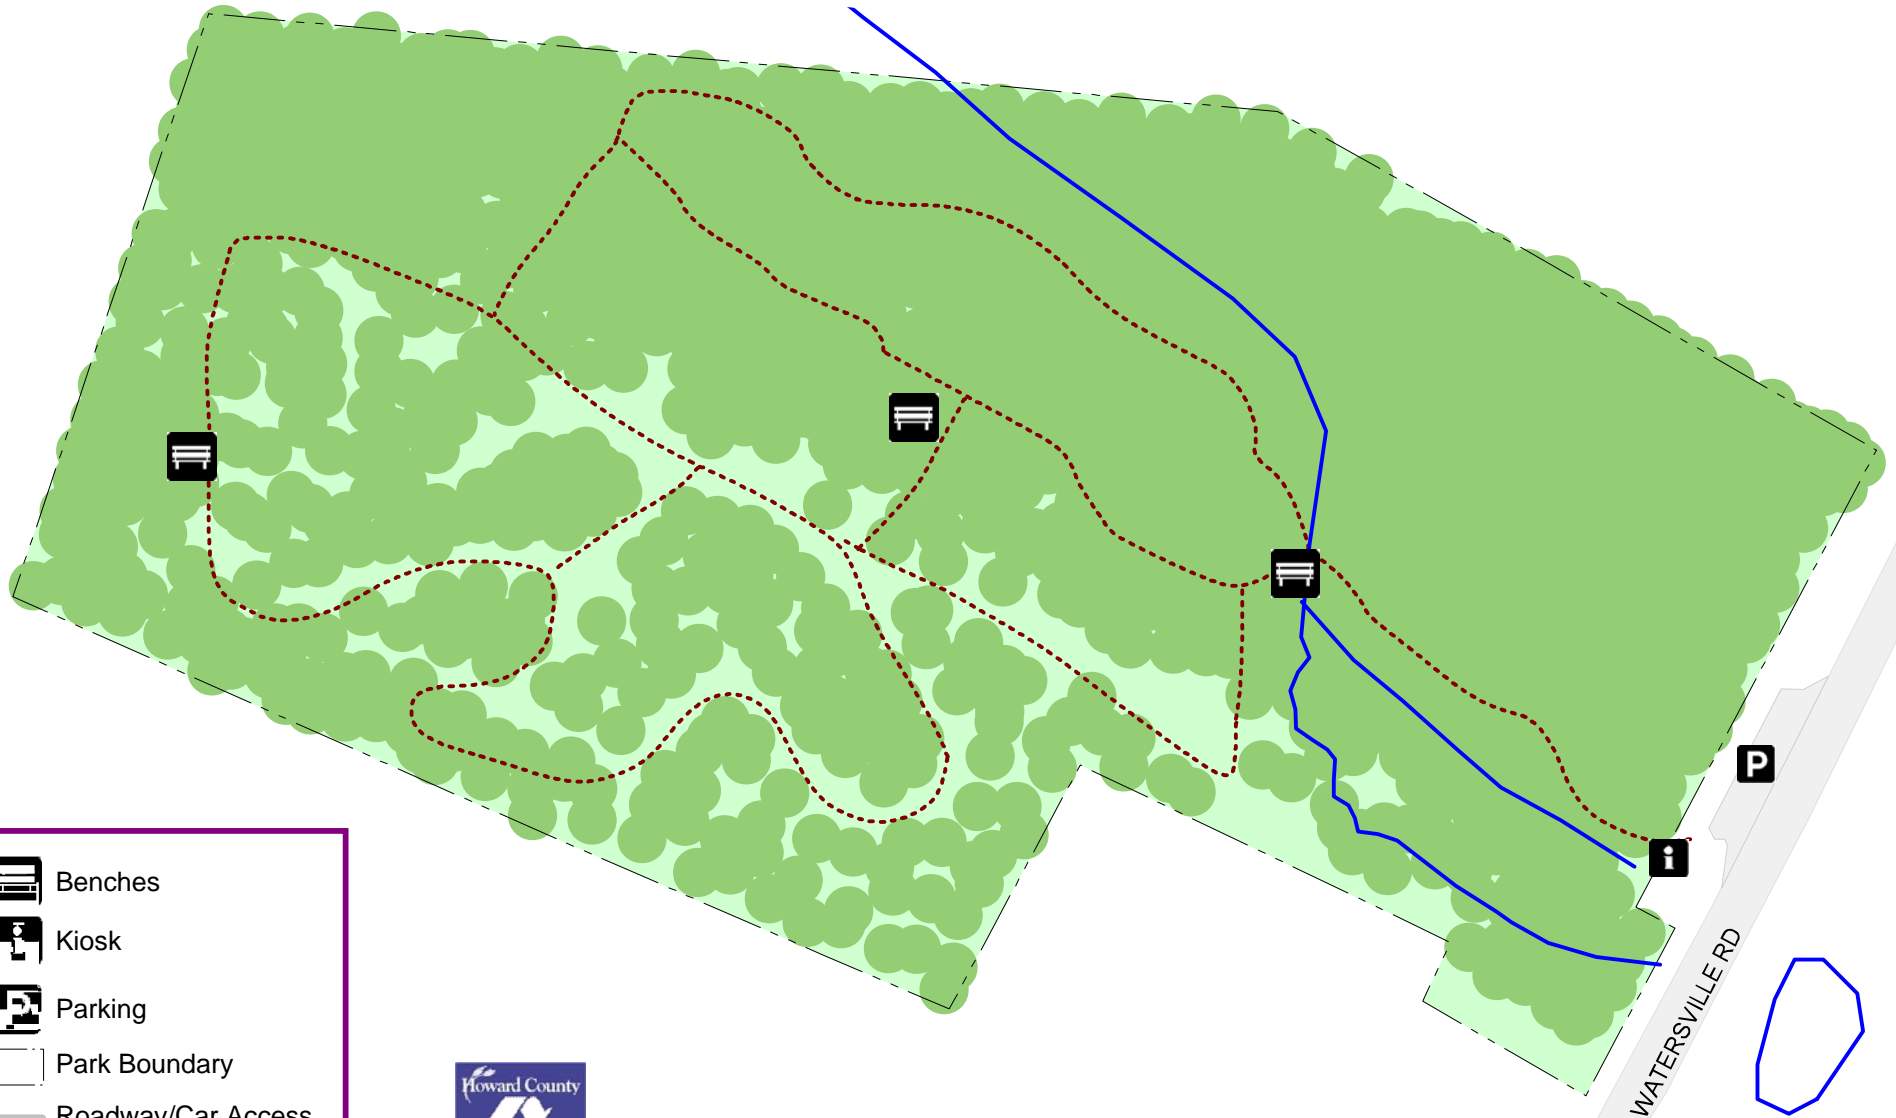

Poplar Springs Park

-  Benches
-  Kiosk
-  Parking
-  Park Boundary
-  Roadway/Car Access
-  Streams
-  Trail (mowed) - .58 mi

Scale: 1" = 95' Updated: May 2016

Please Remember
to Recycle

Please Observe all Posted Park Regulations