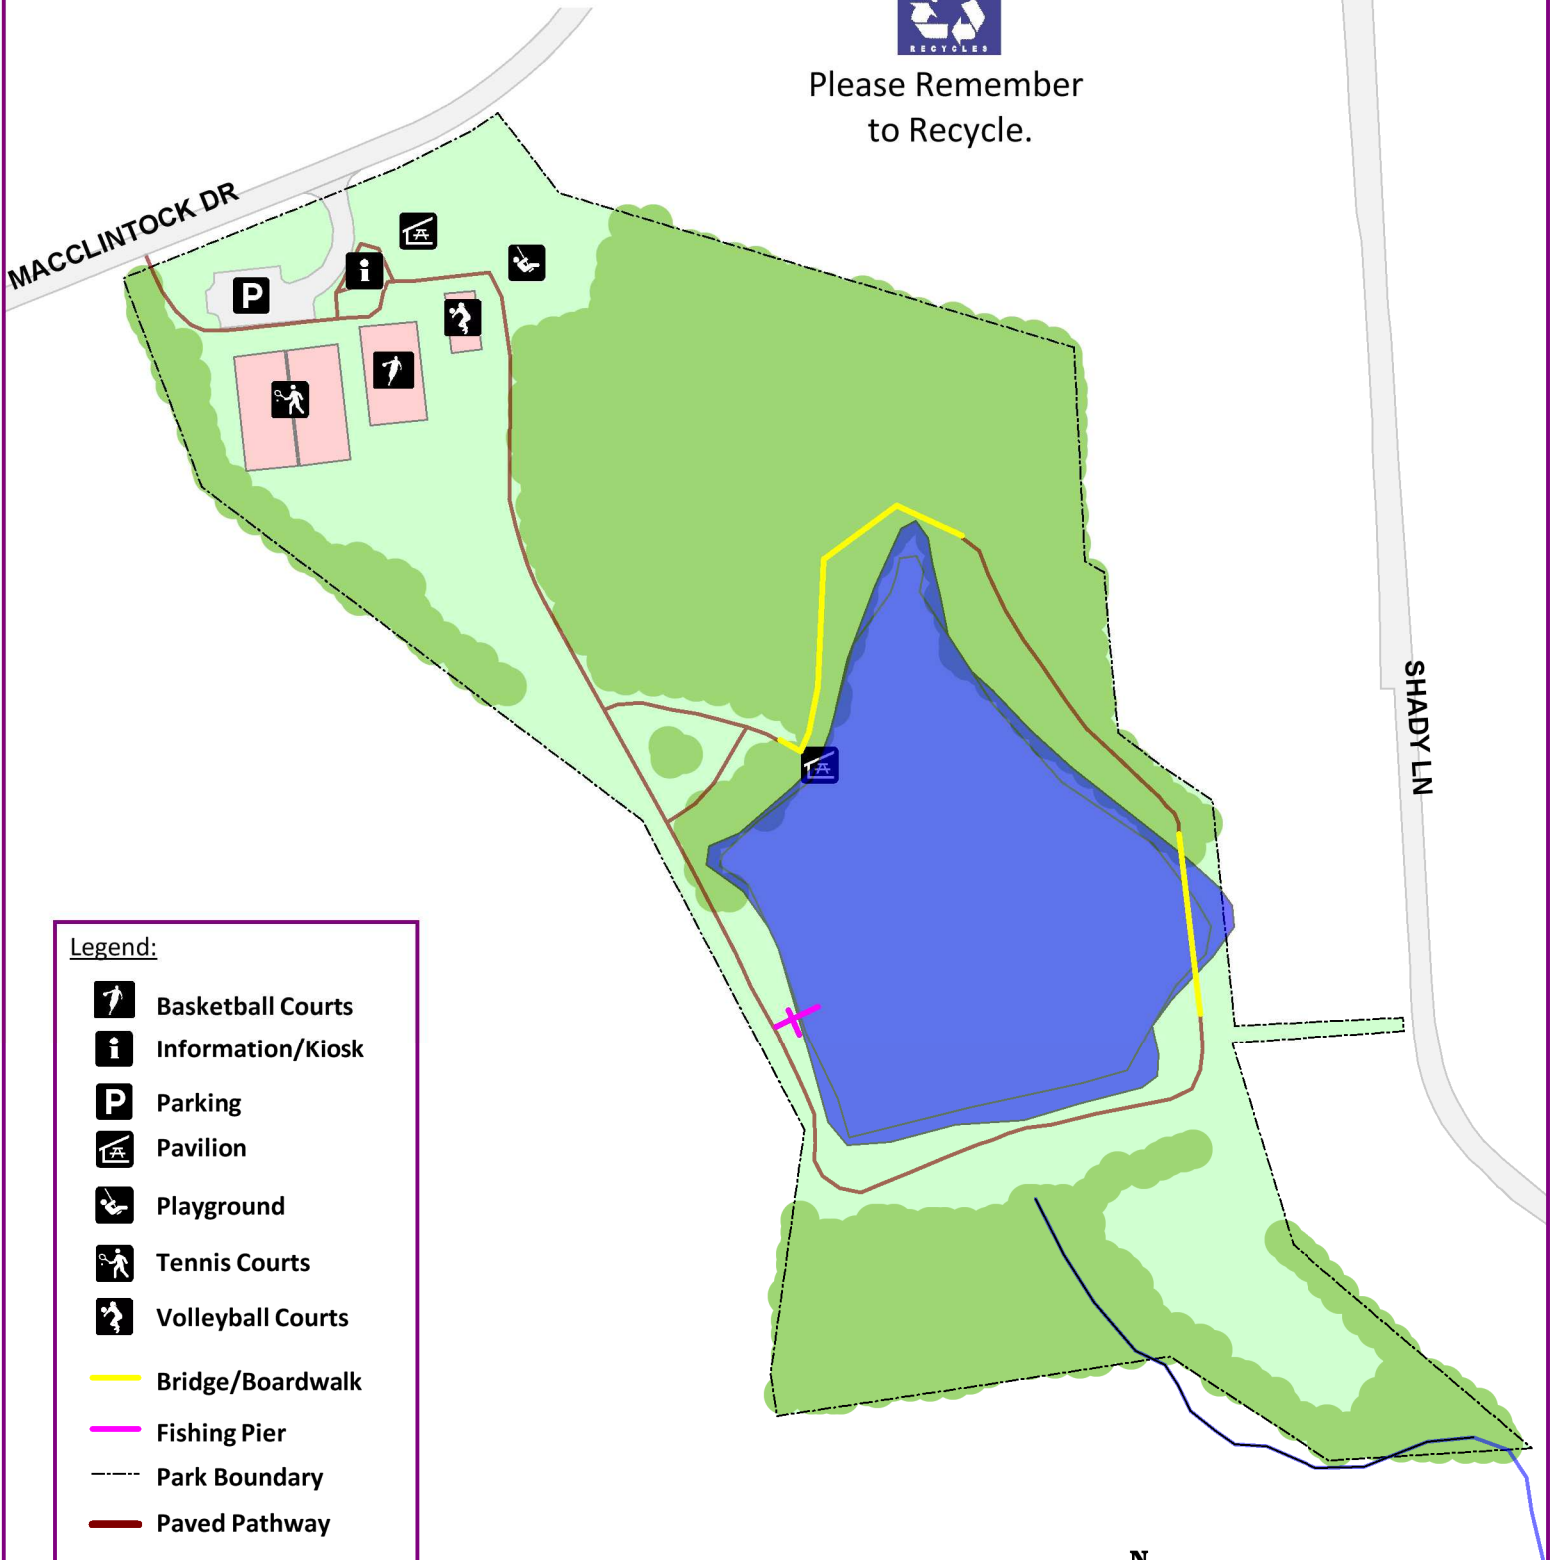

Warfield Pond Park

Please Remember
to Recycle.

Legend:

- Basketball Courts
- Information/Kiosk
- Parking
- Pavilion
- Playground
- Tennis Courts
- Volleyball Courts
- Bridge/Boardwalk
- Fishing Pier
- Park Boundary
- Paved Pathway
- Streams
- Woodlands

Please observe all posted
Park Regulations.

Updated: June 2012
Scale: 1" = 200'