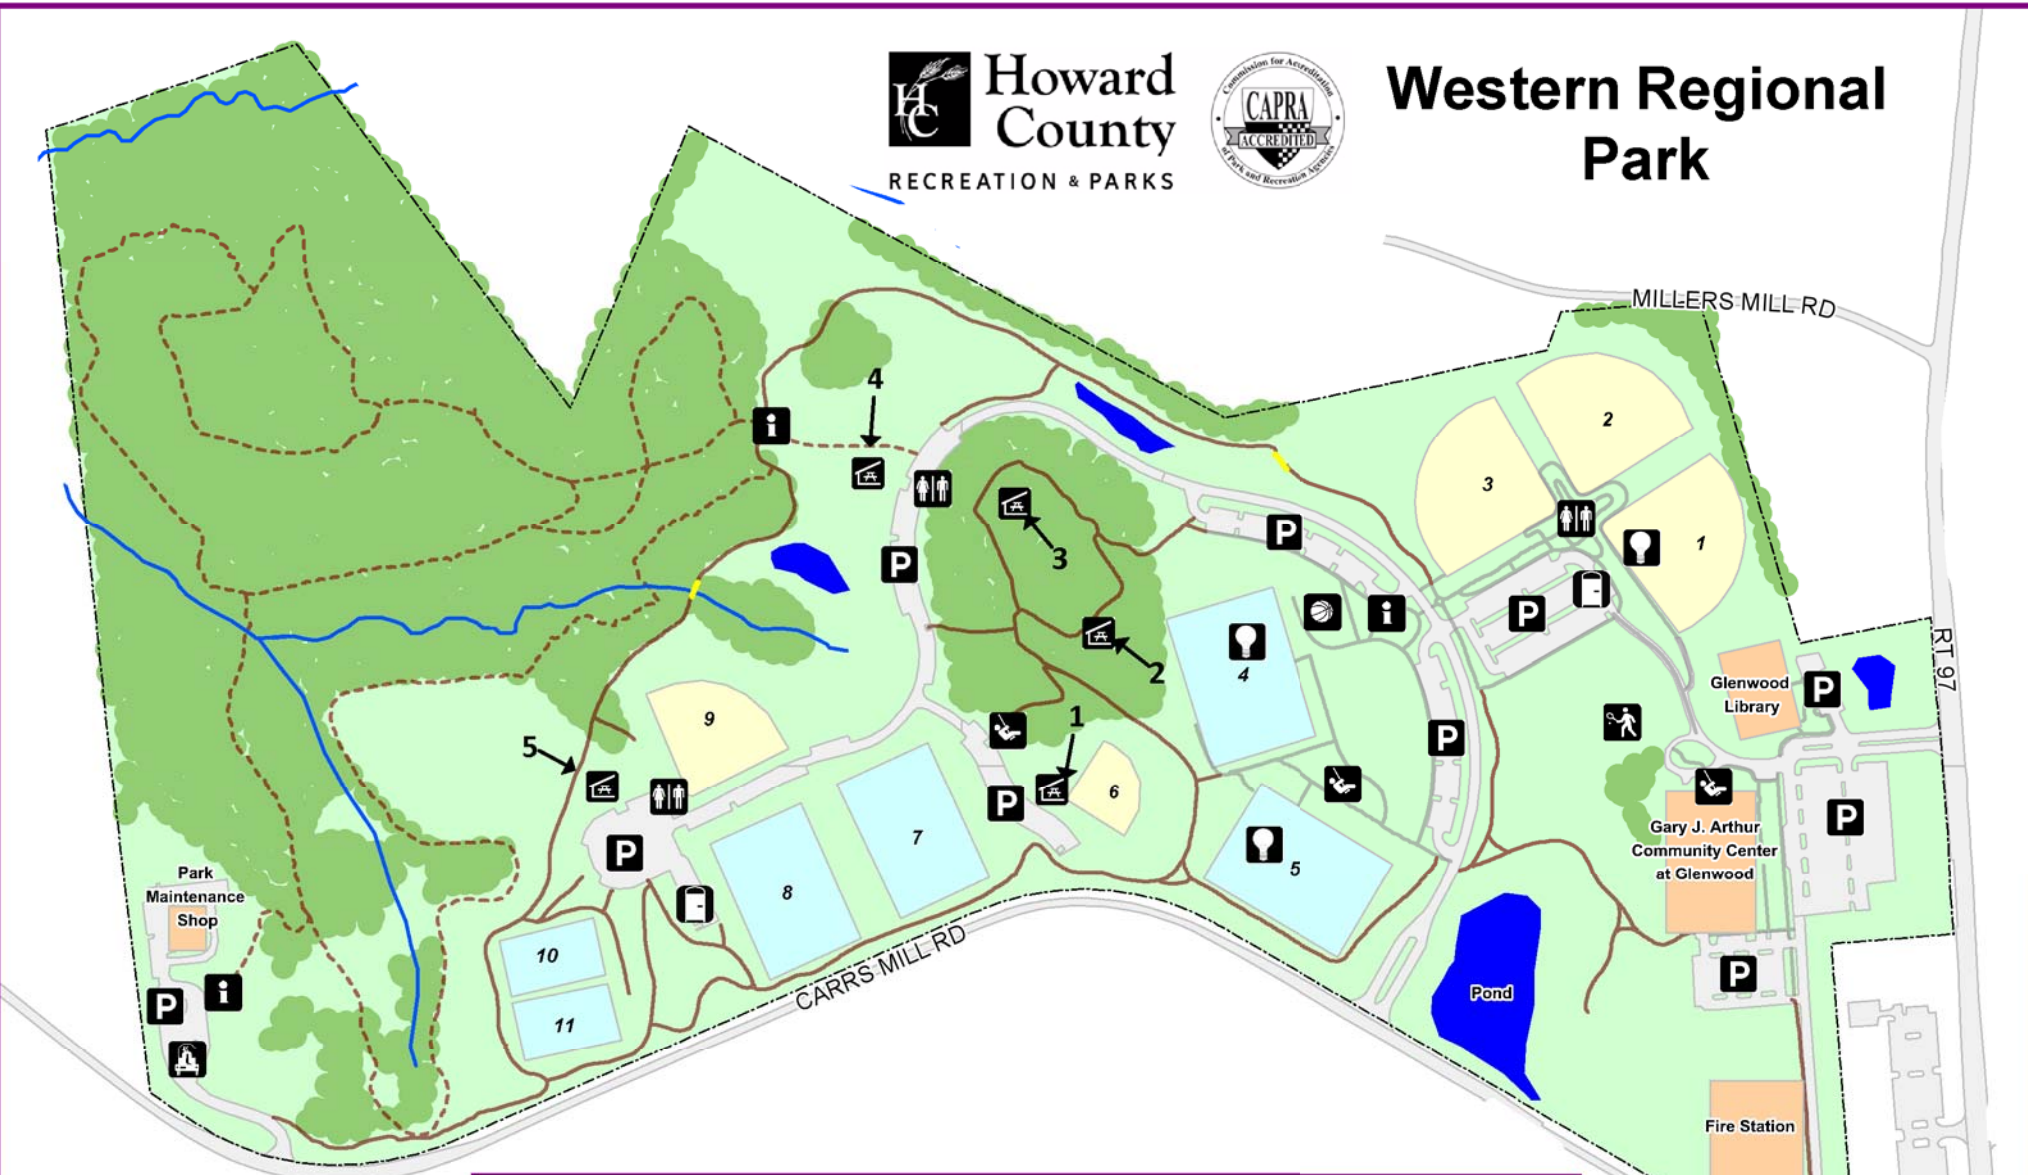

Western Regional Park

 Basketball Courts (2)	 Portable Toilets	 Park Boundary
 Horse Trailer Parking	 Restrooms	 Paved Pathway - 2.8 mi
 Information Kiosks	 Tennis Courts (4)	 Roadway/Vehicle Access
 Lighted	 Ball Fields	 Sidewalks
 Parking	 Buildings	 Streams
 Pavilions	 Multipurpose Fields	 Trails - 2.3 mi (natural)
 Playgrounds (2)	 Bridges	

Please observe all posted Park Regulations

Updated: June 2016 Scale: 1" = 470'

Please Remember to Recycle