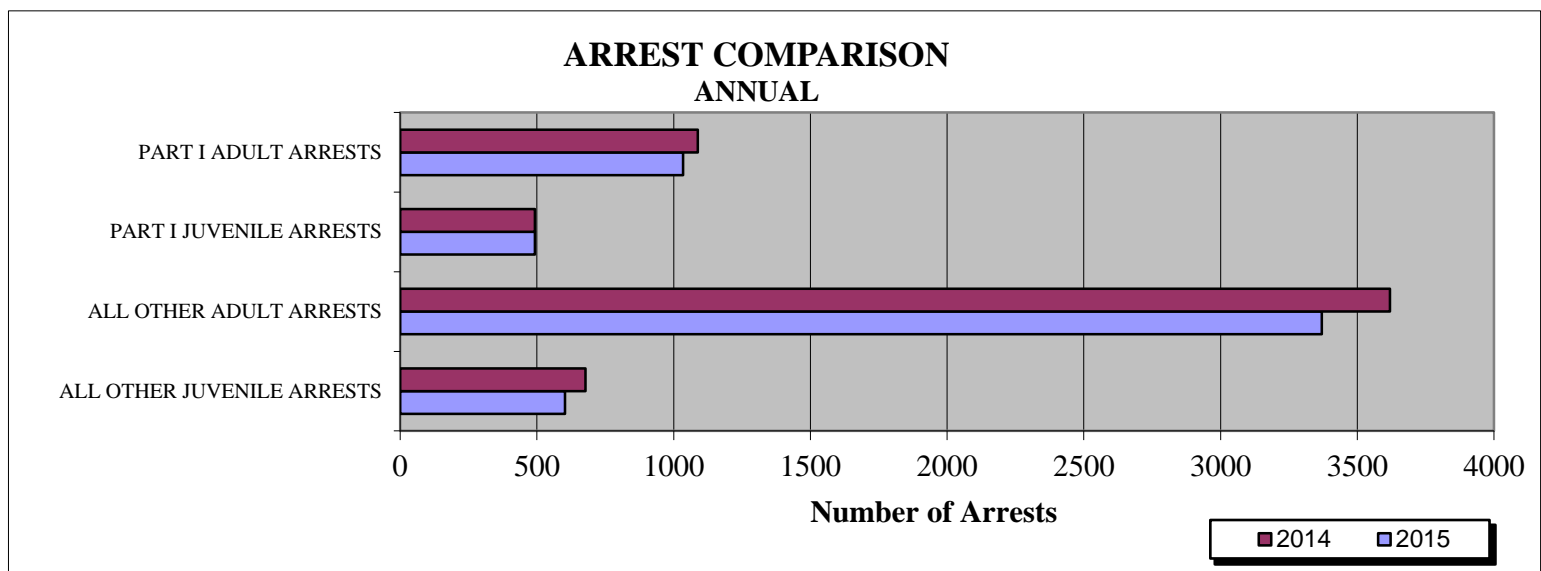

**ARREST SUMMARY
JANUARY - DECEMBER 2015**

	ADULT ARRESTS			JUVENILE ARRESTS		
	2014	2015	% CHANGE	2014	2015	% CHANGE
HOMICIDE	5	4	-20.00%	0	0	0.00%
RAPE	8	5	-37.50%	0	1	100.00%
ROBBERY	59	77	30.51%	37	31	-16.22%
AGG. ASSAULT	195	227	16.41%	62	64	3.23%
HUMAN TRAFFICKING*	0	1	100.00%	0	0	0.00%
TOTAL VIOLENT CRIME ARRESTS	267	314	17.60%	99	96	-3.03%
BURGLARY	193	168	-12.95%	64	52	-18.75%
THEFT	618	541	-12.46%	317	327	3.15%
MOTOR VEHICLE THEFT	6	10	66.67%	11	13	18.18%
ARSON	4	2	-50.00%	2	5	150.00%
TOTAL PROPERTY CRIME ARRESTS	821	721	-12.18%	394	397	0.76%
TOTAL PART I CRIME ARRESTS	1088	1035	-4.87%	493	493	0.00%
TOTAL PART II CRIME ARRESTS	3619	3370	-6.88%	677	603	-10.93%
TOTAL ARRESTS	4707	4405	-6.42%	1170	1096	-6.32%

*Human Trafficking arrests are also reflected in other arrest categories per UCR Guidelines. In 2015 there were eight (8) individuals charged with Human Trafficking.