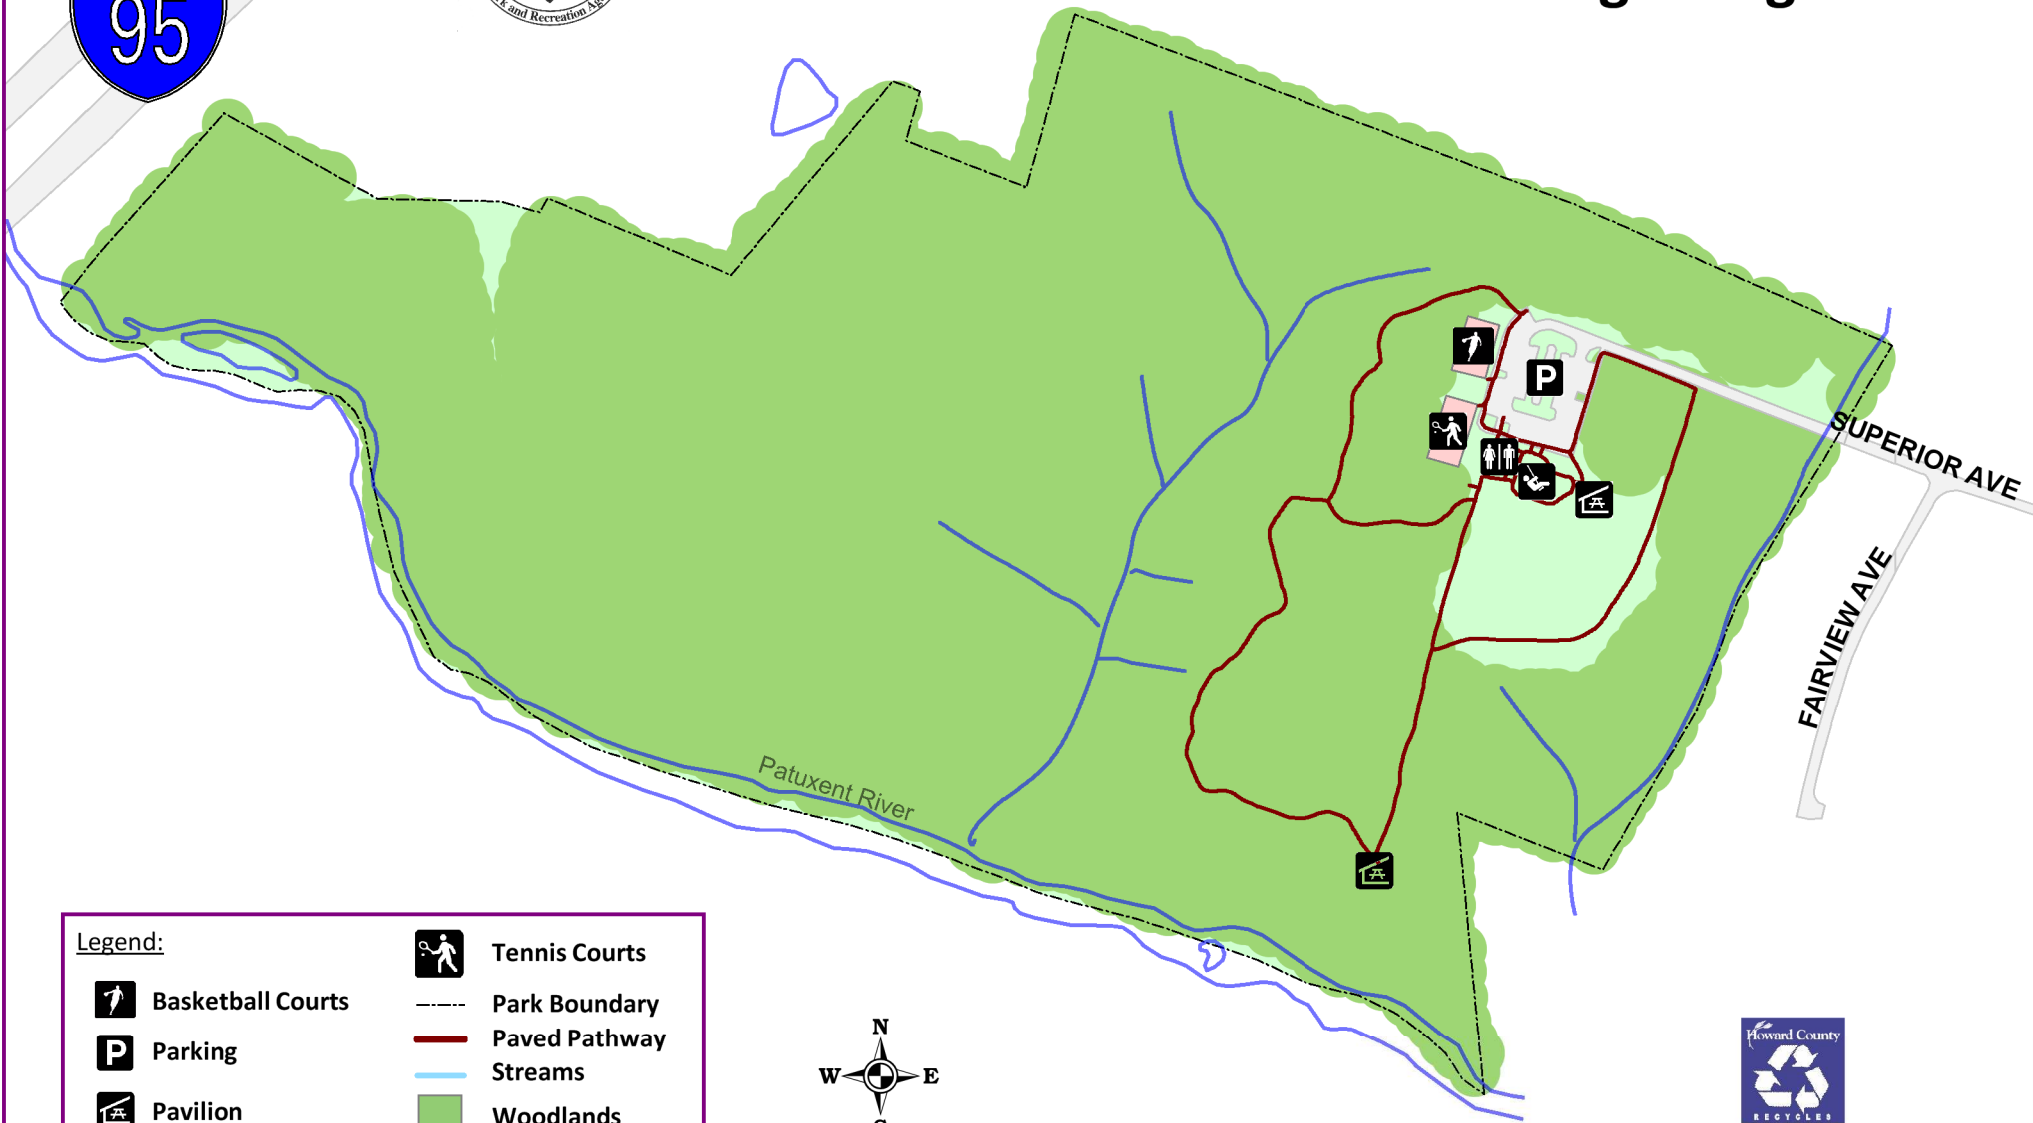

High Ridge Park

Legend:

 Basketball Courts	 Tennis Courts
 Parking	 Park Boundary
 Pavilion	 Paved Pathway
 Playground	 Streams
 Restrooms	 Woodlands

Updated: May 2012
Scale: 1" = 375'

Please observe all posted Park Regulations.