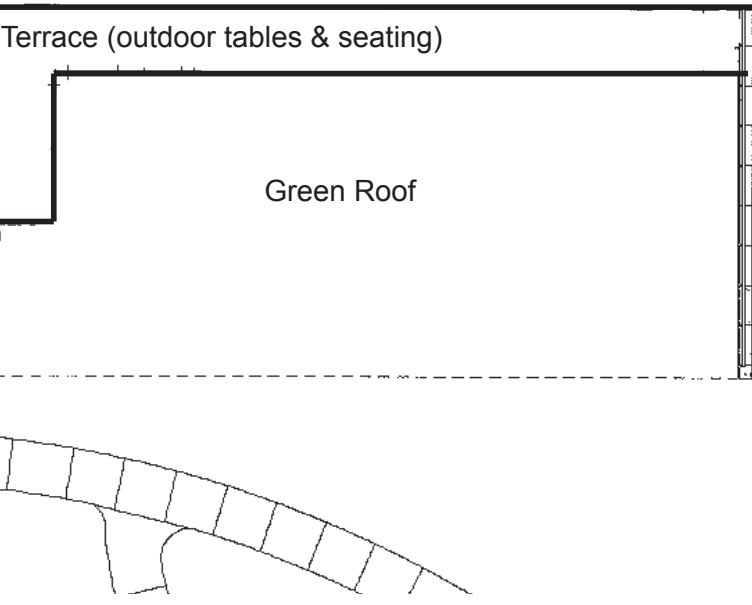

Robinson Nature Center Sensory-Friendly Building Map

LOBBY LEVEL

Key

	= Front Desk (Sensory Backpacks)		= Non-public spaces
	= Quiet Area		= Entrance/Exit
	= Headphone Zone		= Stairs
			= Elevator

Robinson Nature Center Sensory-Friendly Building Map

MEZZANINE LEVEL