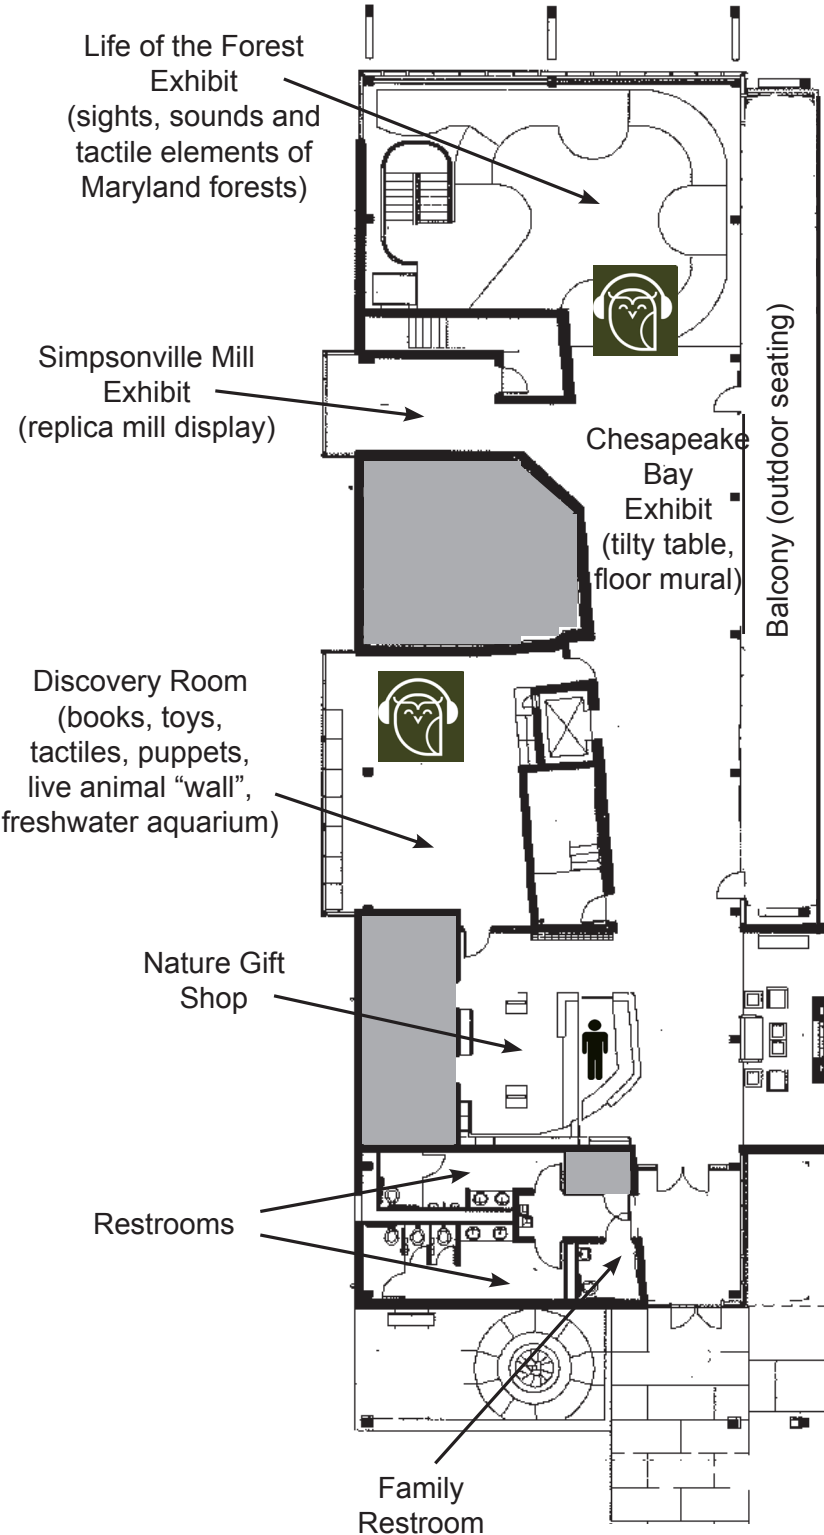

Robinson Nature Center Sensory-Friendly Building Map

LOBBY LEVEL

Key

	= Front Desk (Sensory Backpacks)		= Non-public spaces
	= Quiet Area		= Entrance/Exit
	= Headphone Zone		= Stairs
			= Elevator

Robinson Nature Center Sensory-Friendly Building Map

MEZZANINE LEVEL