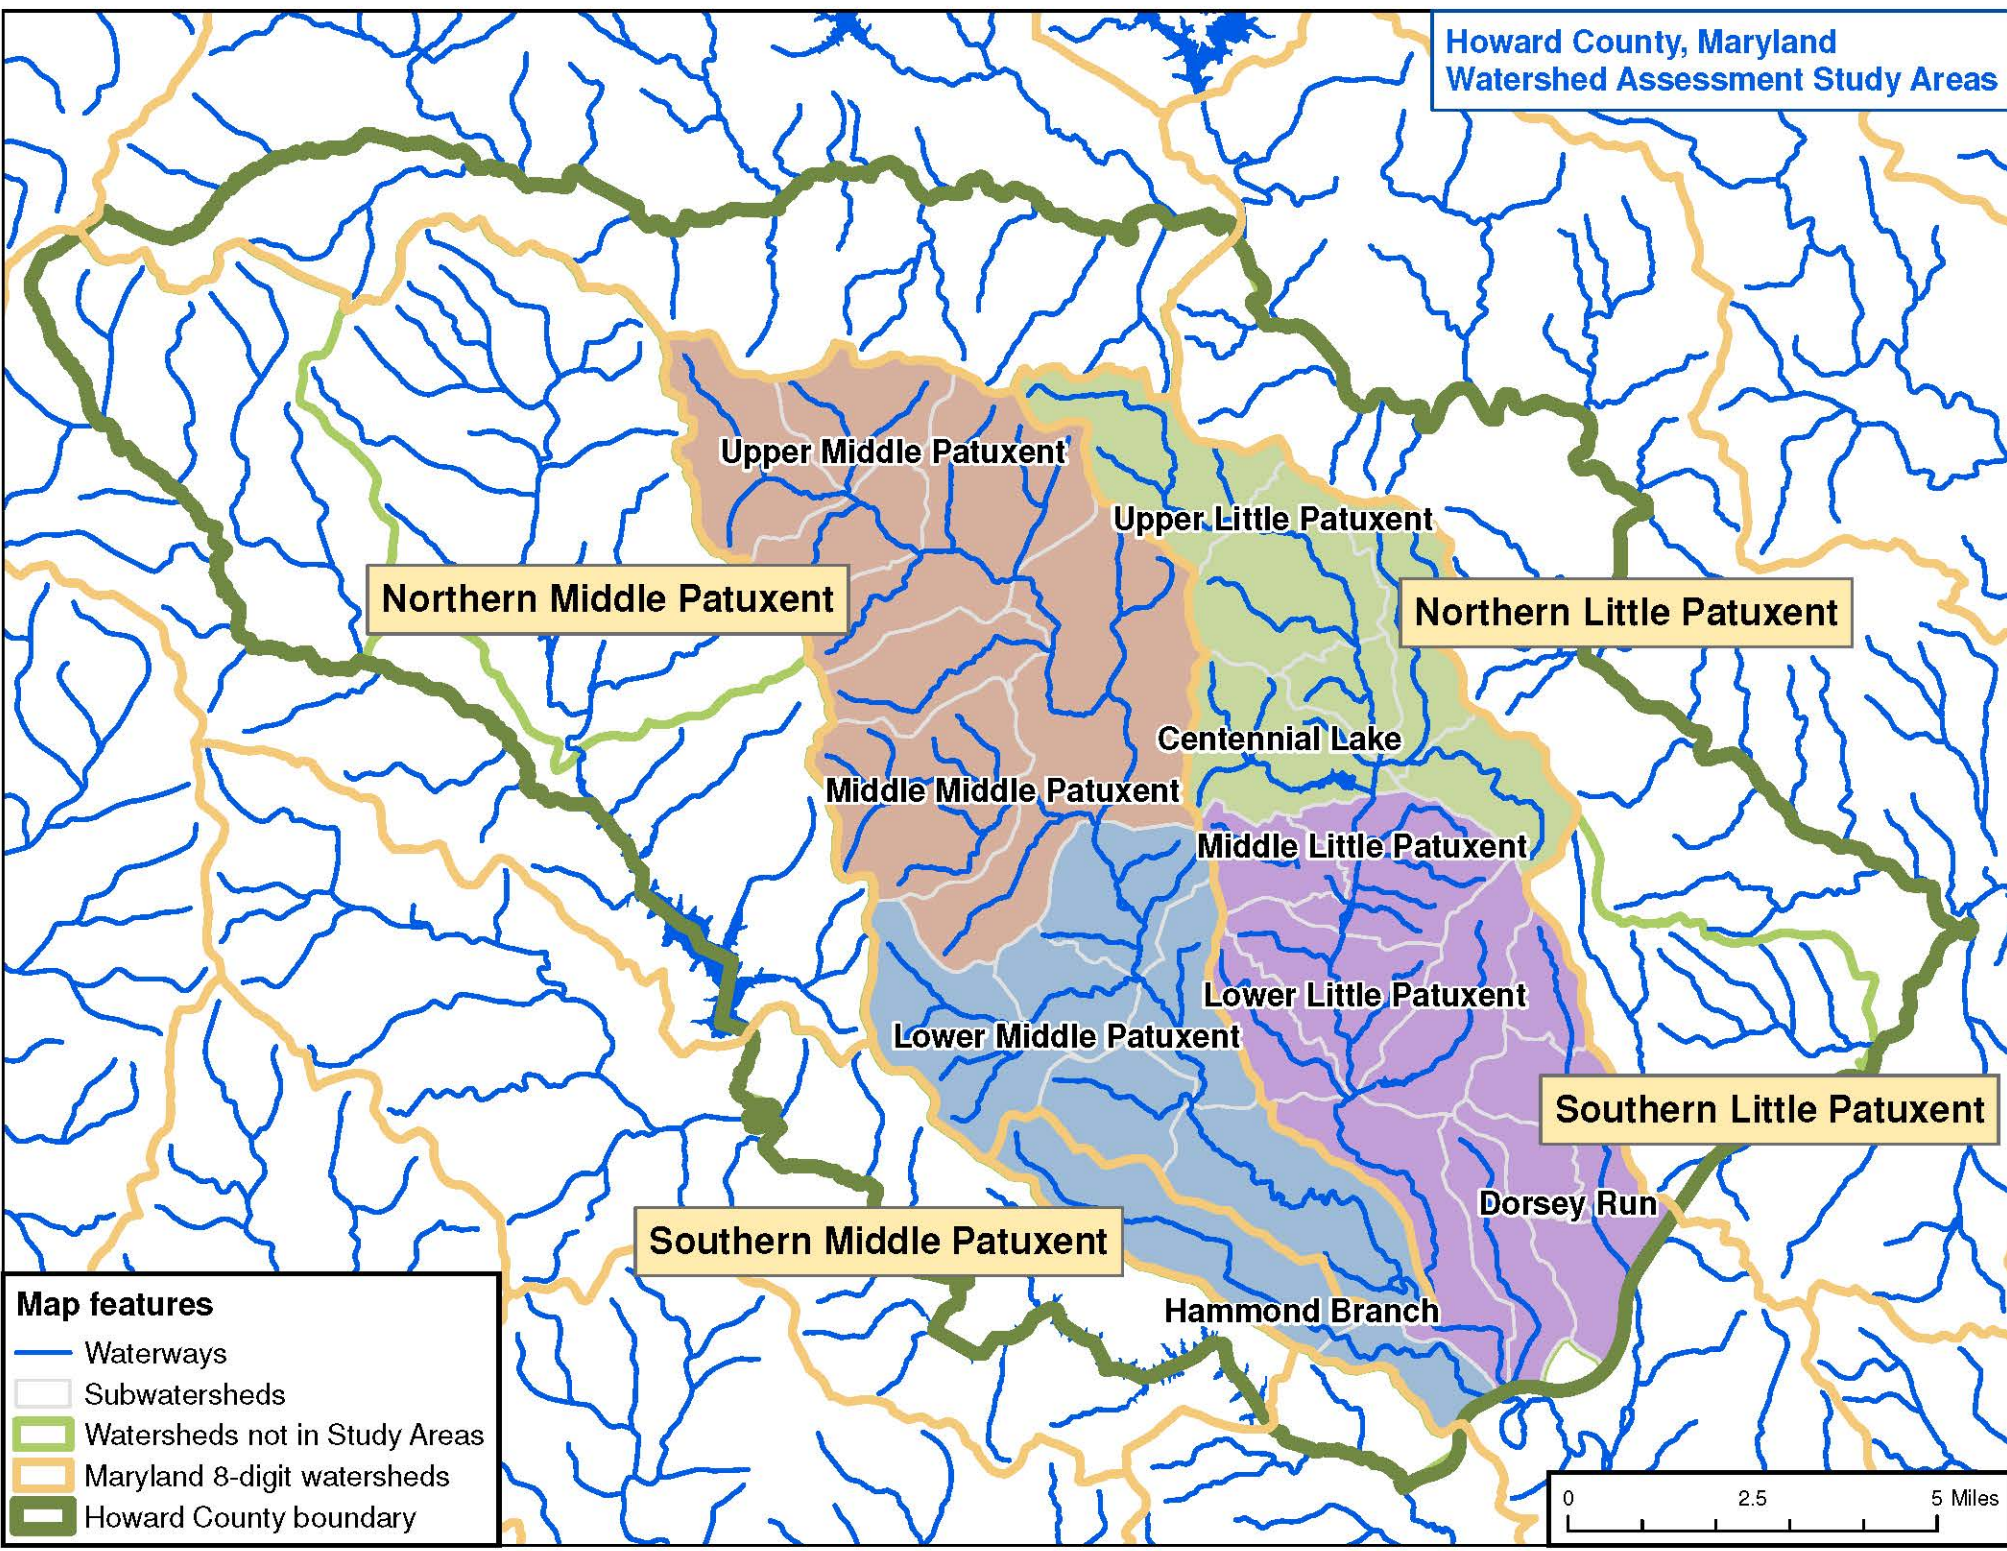

Howard County, Maryland  
Watershed Assessment Study Areas

**Map features**

- Waterways
- Subwatersheds
- Watersheds not in Study Areas
- Maryland 8-digit watersheds
- Howard County boundary