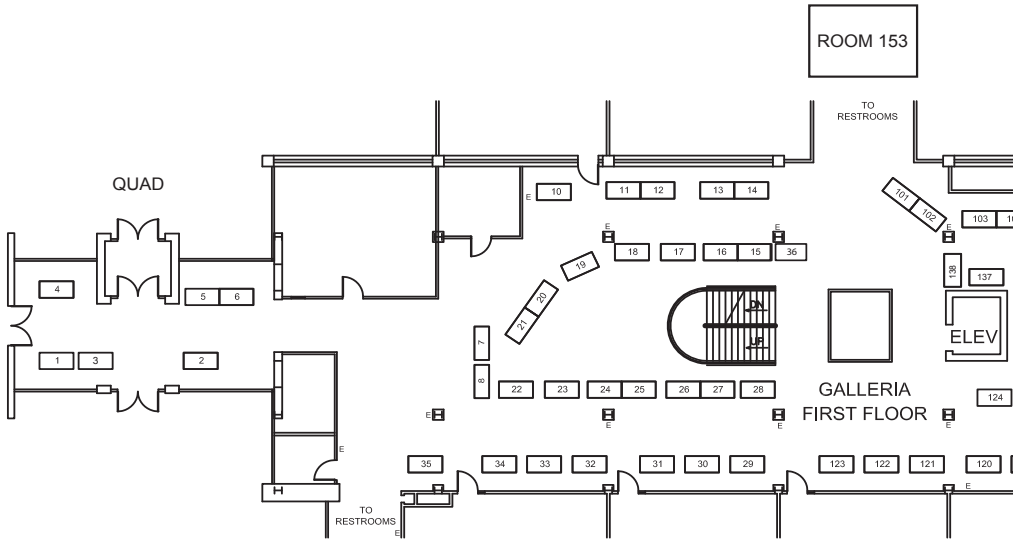

First Floor Bur