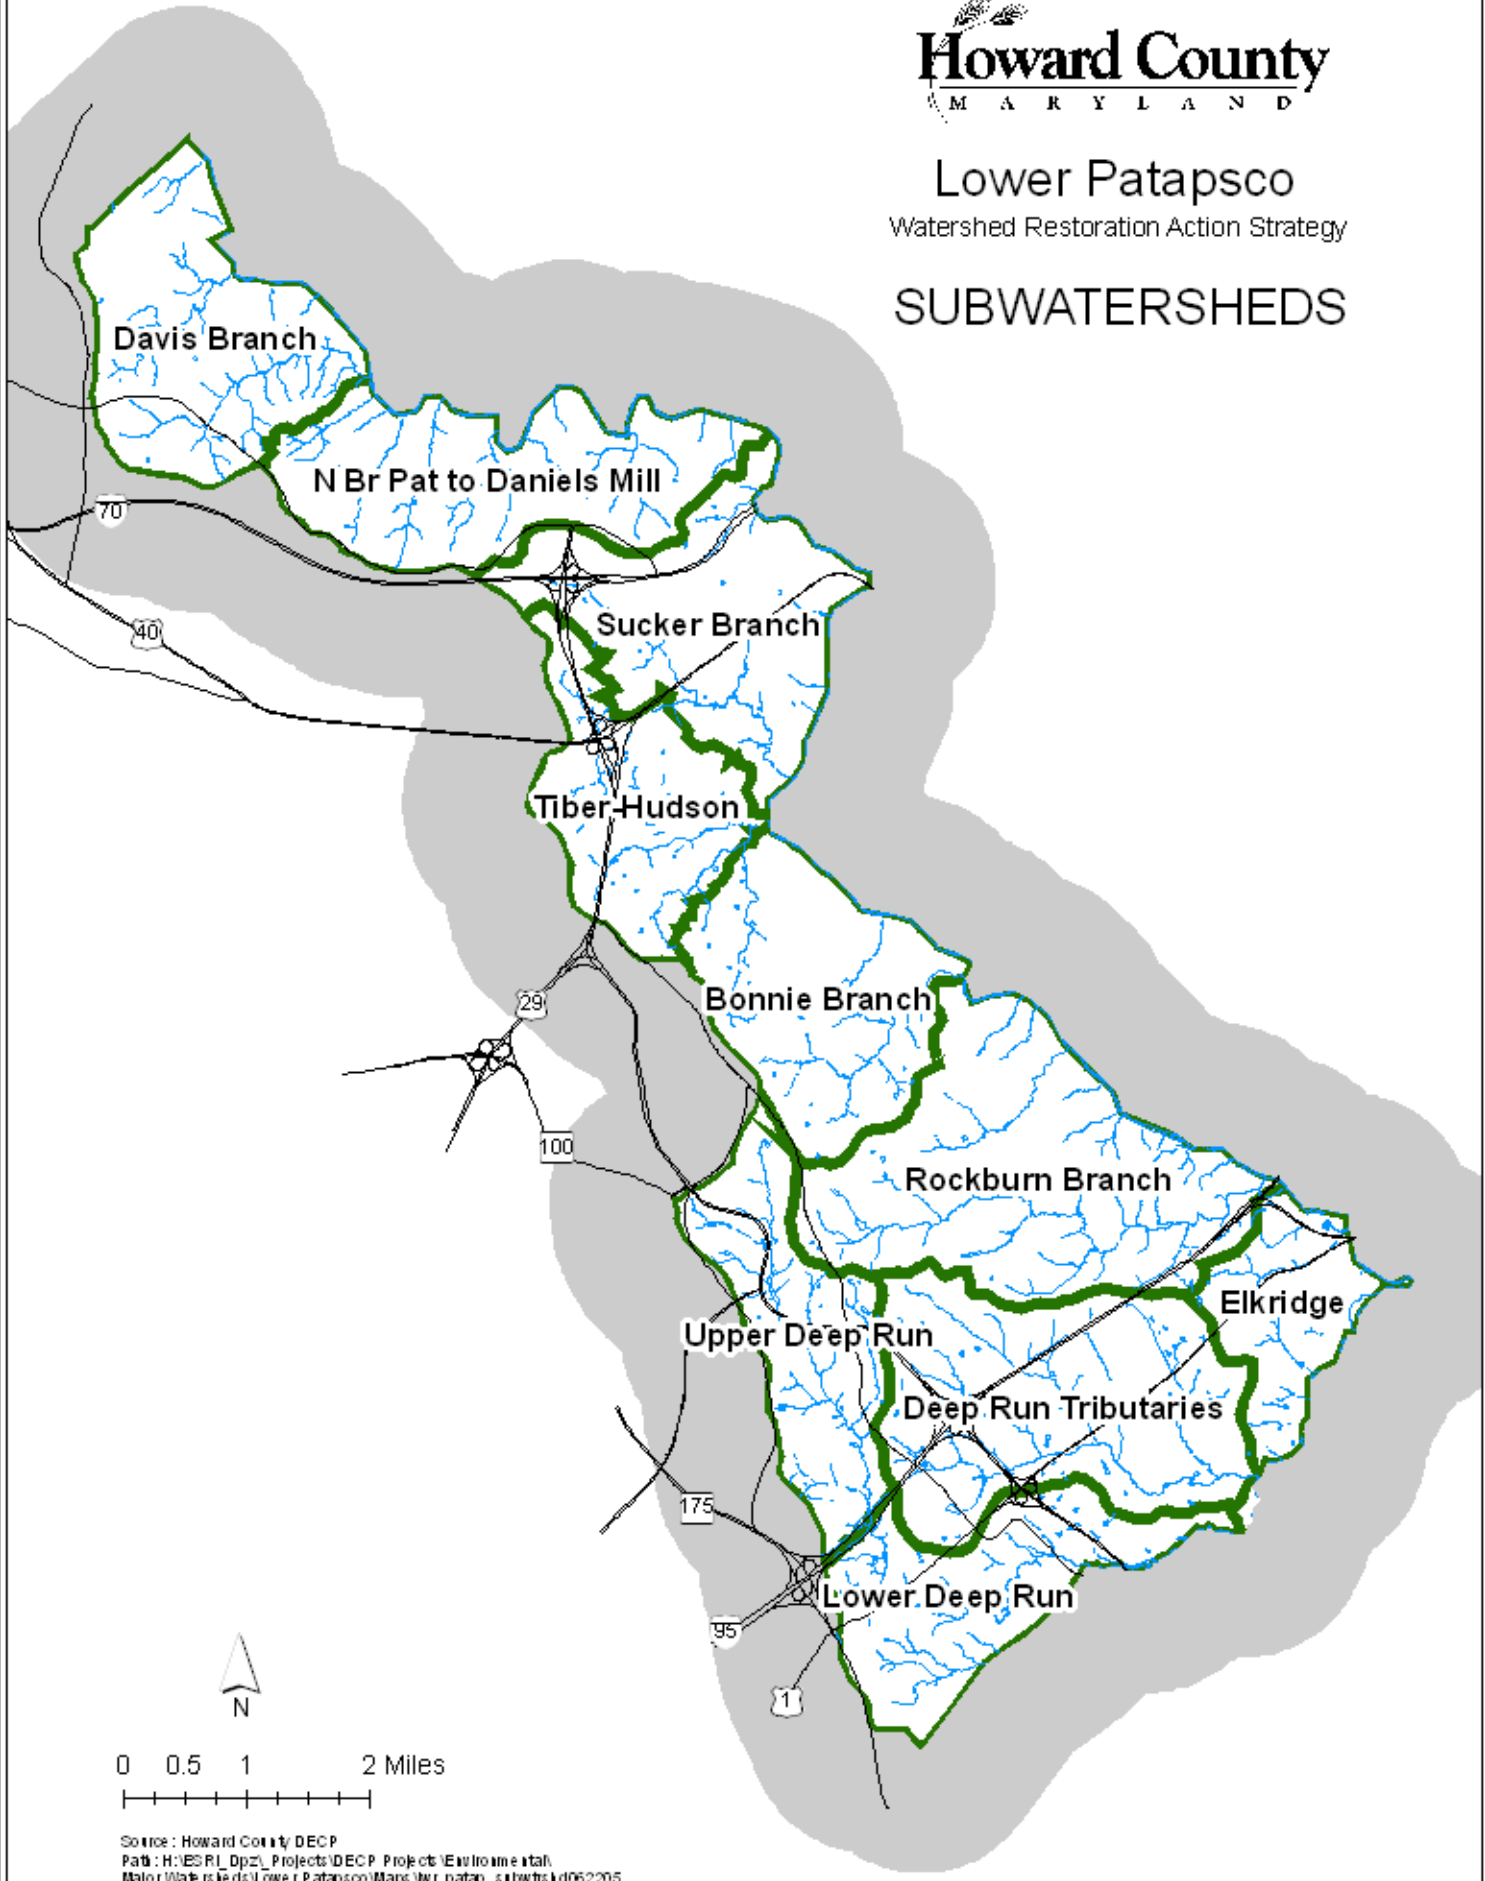

Lower Patapsco
Watershed Restoration Action Strategy

SUBWATERSHEDS

Source: Howard County DECP
Path: H:\ESRI_Dpzi_Projects\DECP Projects\EA\Irronme.staf
Major Watersheds\Lower Patapsco\Maps\lwr_patap_subwts\k062205
Prepared June 28, 2005