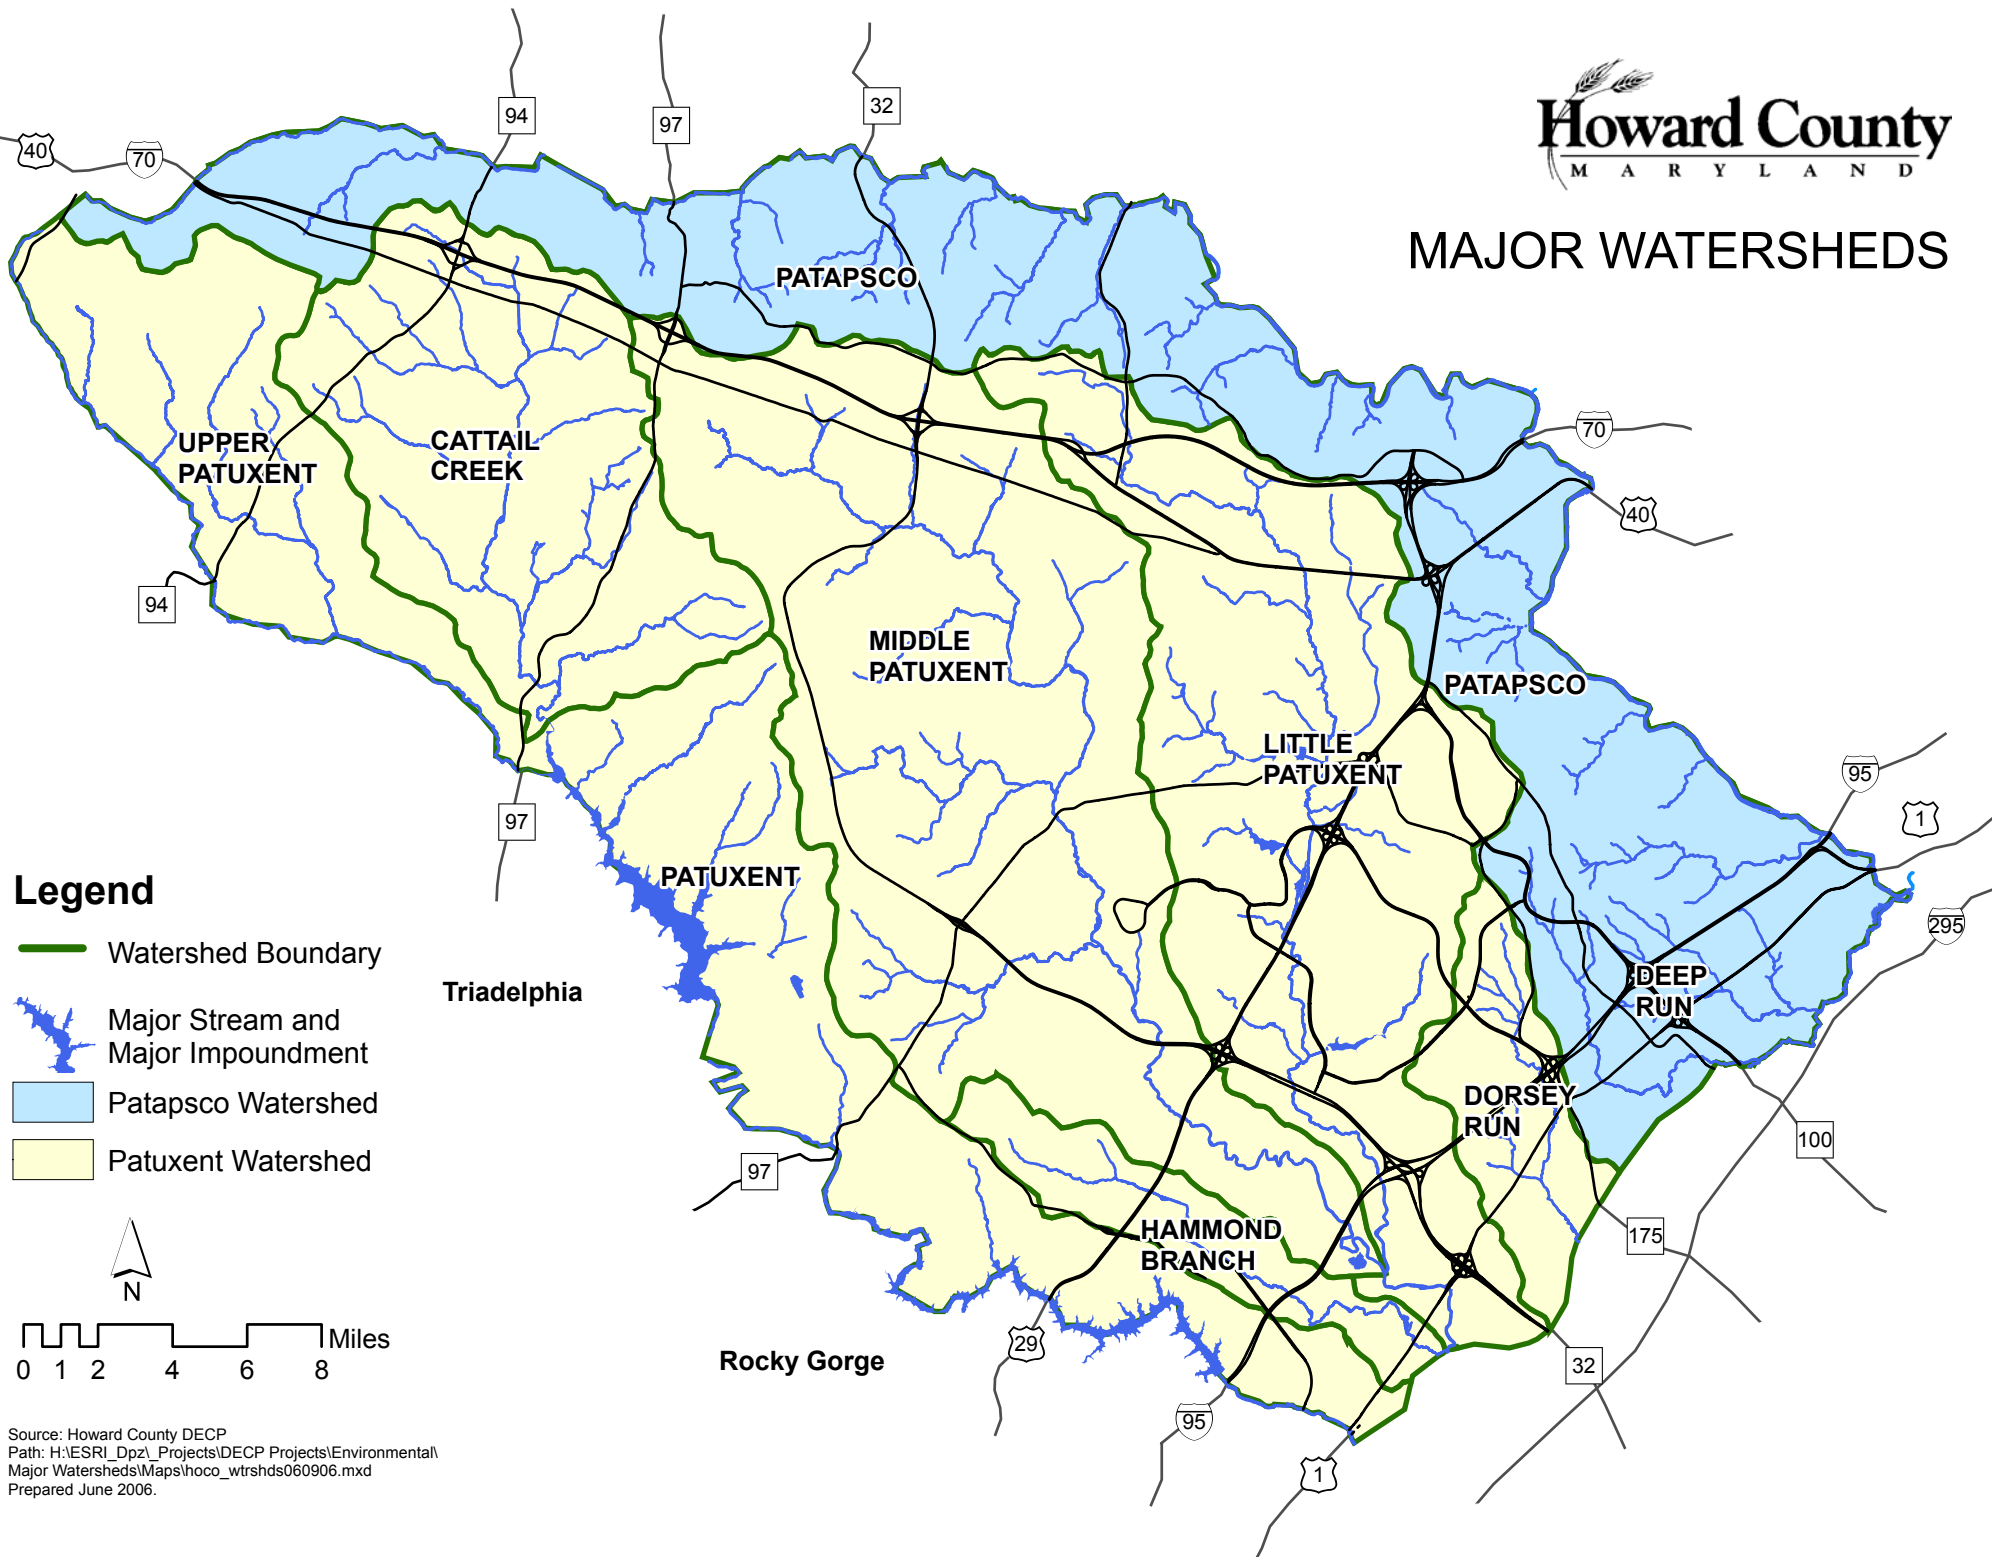

MAJOR WATERSHEDS

Legend

-  Watershed Boundary
-  Major Stream and Major Impoundment
-  Patapsco Watershed
-  Patuxent Watershed