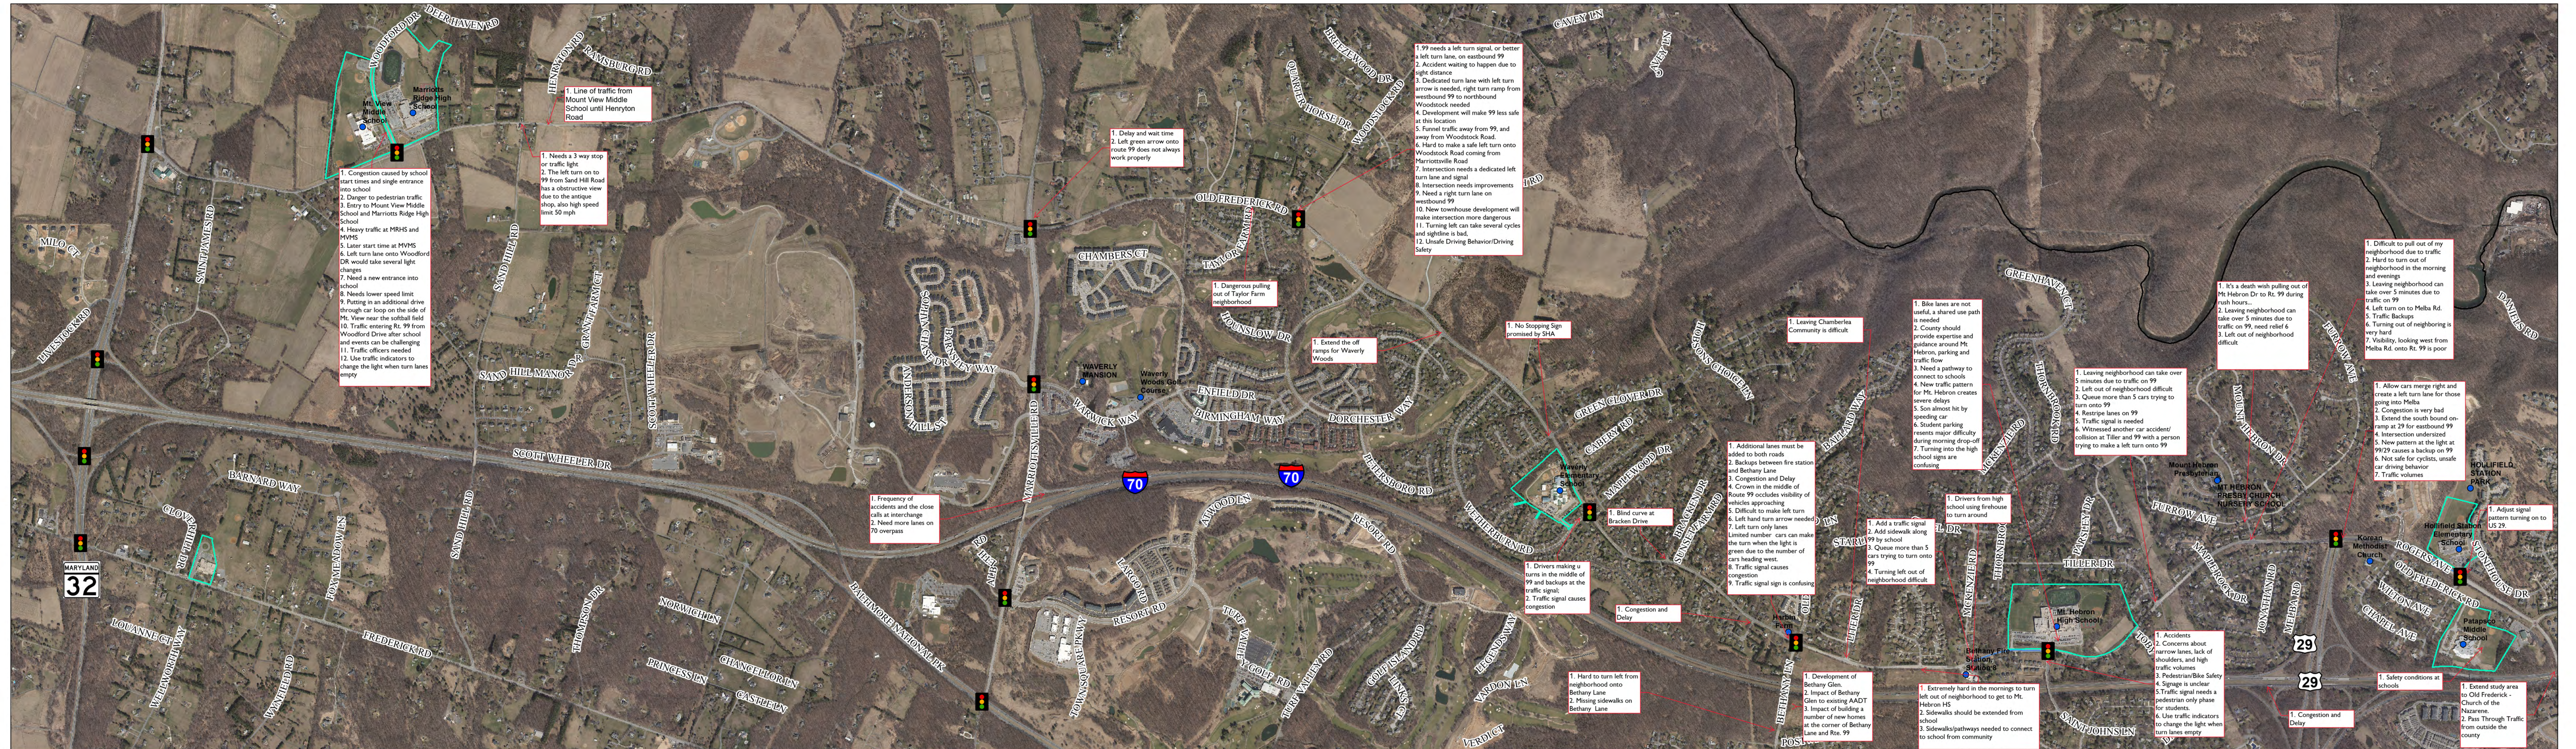

Initial Public Comments

Maryland Route 99 (Old Frederick Road) Investigation Public Comments, as of 2-5-18

MD 32
TO
Stonehouse Dr.

- Community Places
- Traffic Signal
- Bike Lanes
- Schools