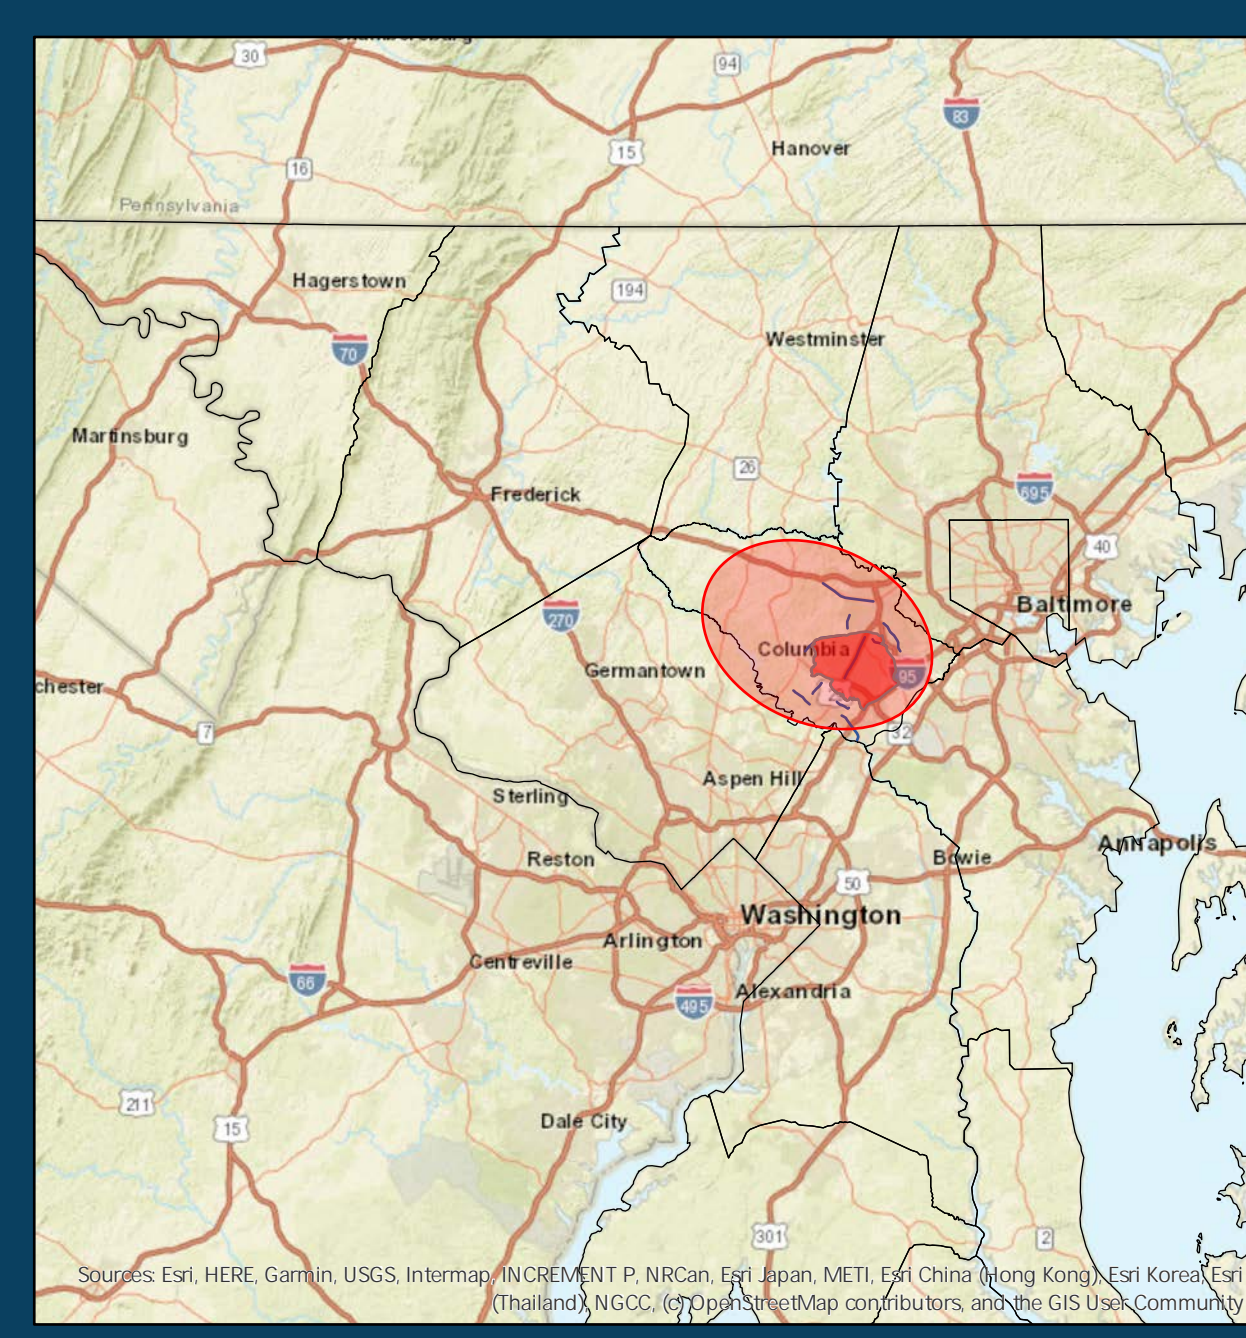

Howard County Primary Draft Bikeways

Eastern Howard County Legend

- Draft Primary Bikeways

- Bike Howard Master Plan Off Road Bike Routes**
- Existing
- Planned

- Bike Howard Master Plan On Road Bike Routes**
- Existing
- Planned

- Howard County Bikeshare Station Location

- Key Destinations from Public Input

- Howard County Parks
- Columbia: See Columbia Map
- County Boundary

Data Sources: Howard County, MD iMap, JMT

EST. HERE, GARMIN, (C) OPENSTREETMAP CONTRIBUTORS, AND THE GIS USER COMMUNITY

Howard County Primary Draft Bikeways Columbia Area Legend

- Draft Primary Bikeways

- Bike Howard Master Plan Off Road Bike Routes**
- Existing
- Planned

- Bike Howard Master Plan On Road Bike Routes**
- Existing
- Planned

- Howard County Bikeshare Station Location

- Key Destinations from Public Input

- Howard County Parks
- County Boundary

Data Sources Howard County, MD iMap, JMT

Scale: 1" = 0.75 Miles
 0 0.3 0.6 1.2 1.8 2.4 Miles