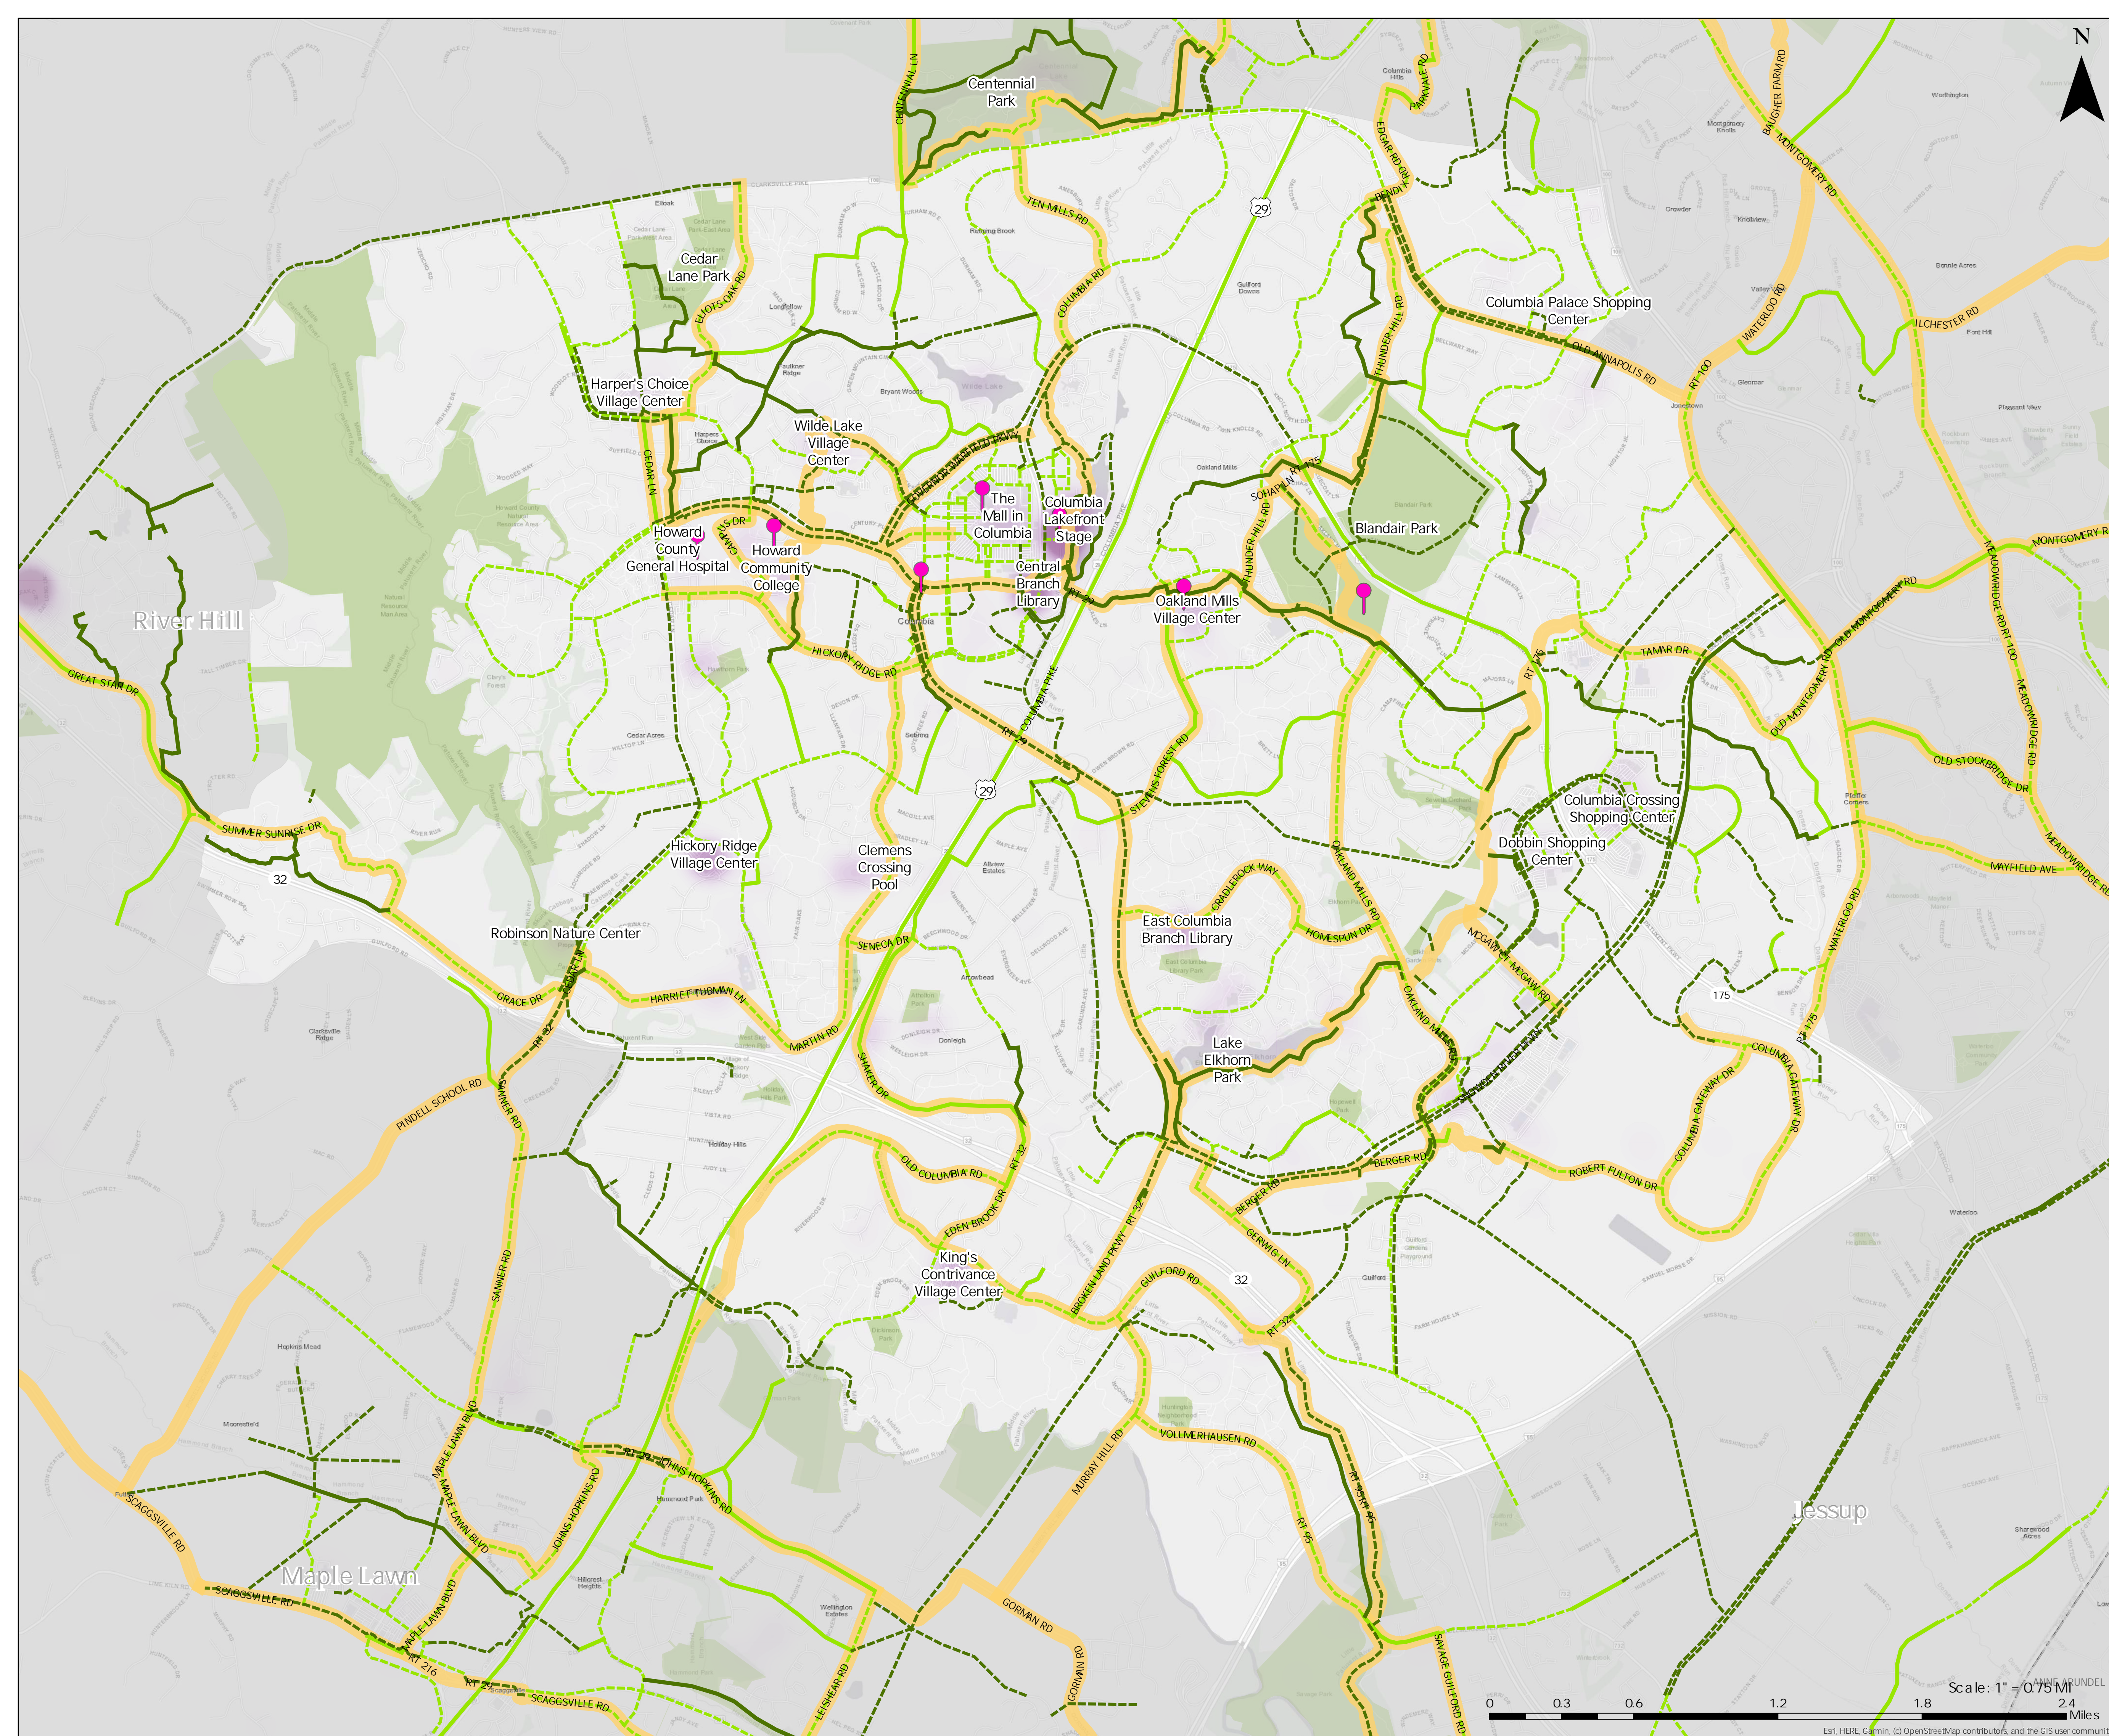

Howard County Primary Draft Bikeways

Eastern Howard County Legend

- Draft Primary Bikeways

- Bike Howard Master Plan Off Road Bike Routes**
- Existing
- Planned

- Bike Howard Master Plan On Road Bike Routes**
- Existing
- Planned

- Howard County Bikeshare Station Location

- Key Destinations from Public Input

- Howard County Parks
- Columbia: See Columbia Map
- County Boundary

Data Sources: Howard County, MD iMap, JMT

EST. HERE, GARMIN, (C) OPENSTREETMAP CONTRIBUTORS, AND THE GIS USER COMMUNITY

Howard County Primary Draft Bikeways Columbia Area Legend

- Draft Primary Bikeways

- Bike Howard Master Plan Off Road Bike Routes**
- Existing
- Planned

- Bike Howard Master Plan On Road Bike Routes**
- Existing
- Planned

- Howard County Bikeshare Station Location

- Key Destinations from Public Input

- Howard County Parks
- County Boundary

Data Sources Howard County, MD iMap, JMT

Scale: 1" = 0.75 Miles
 0 0.3 0.6 1.2 1.8 2.4 Miles