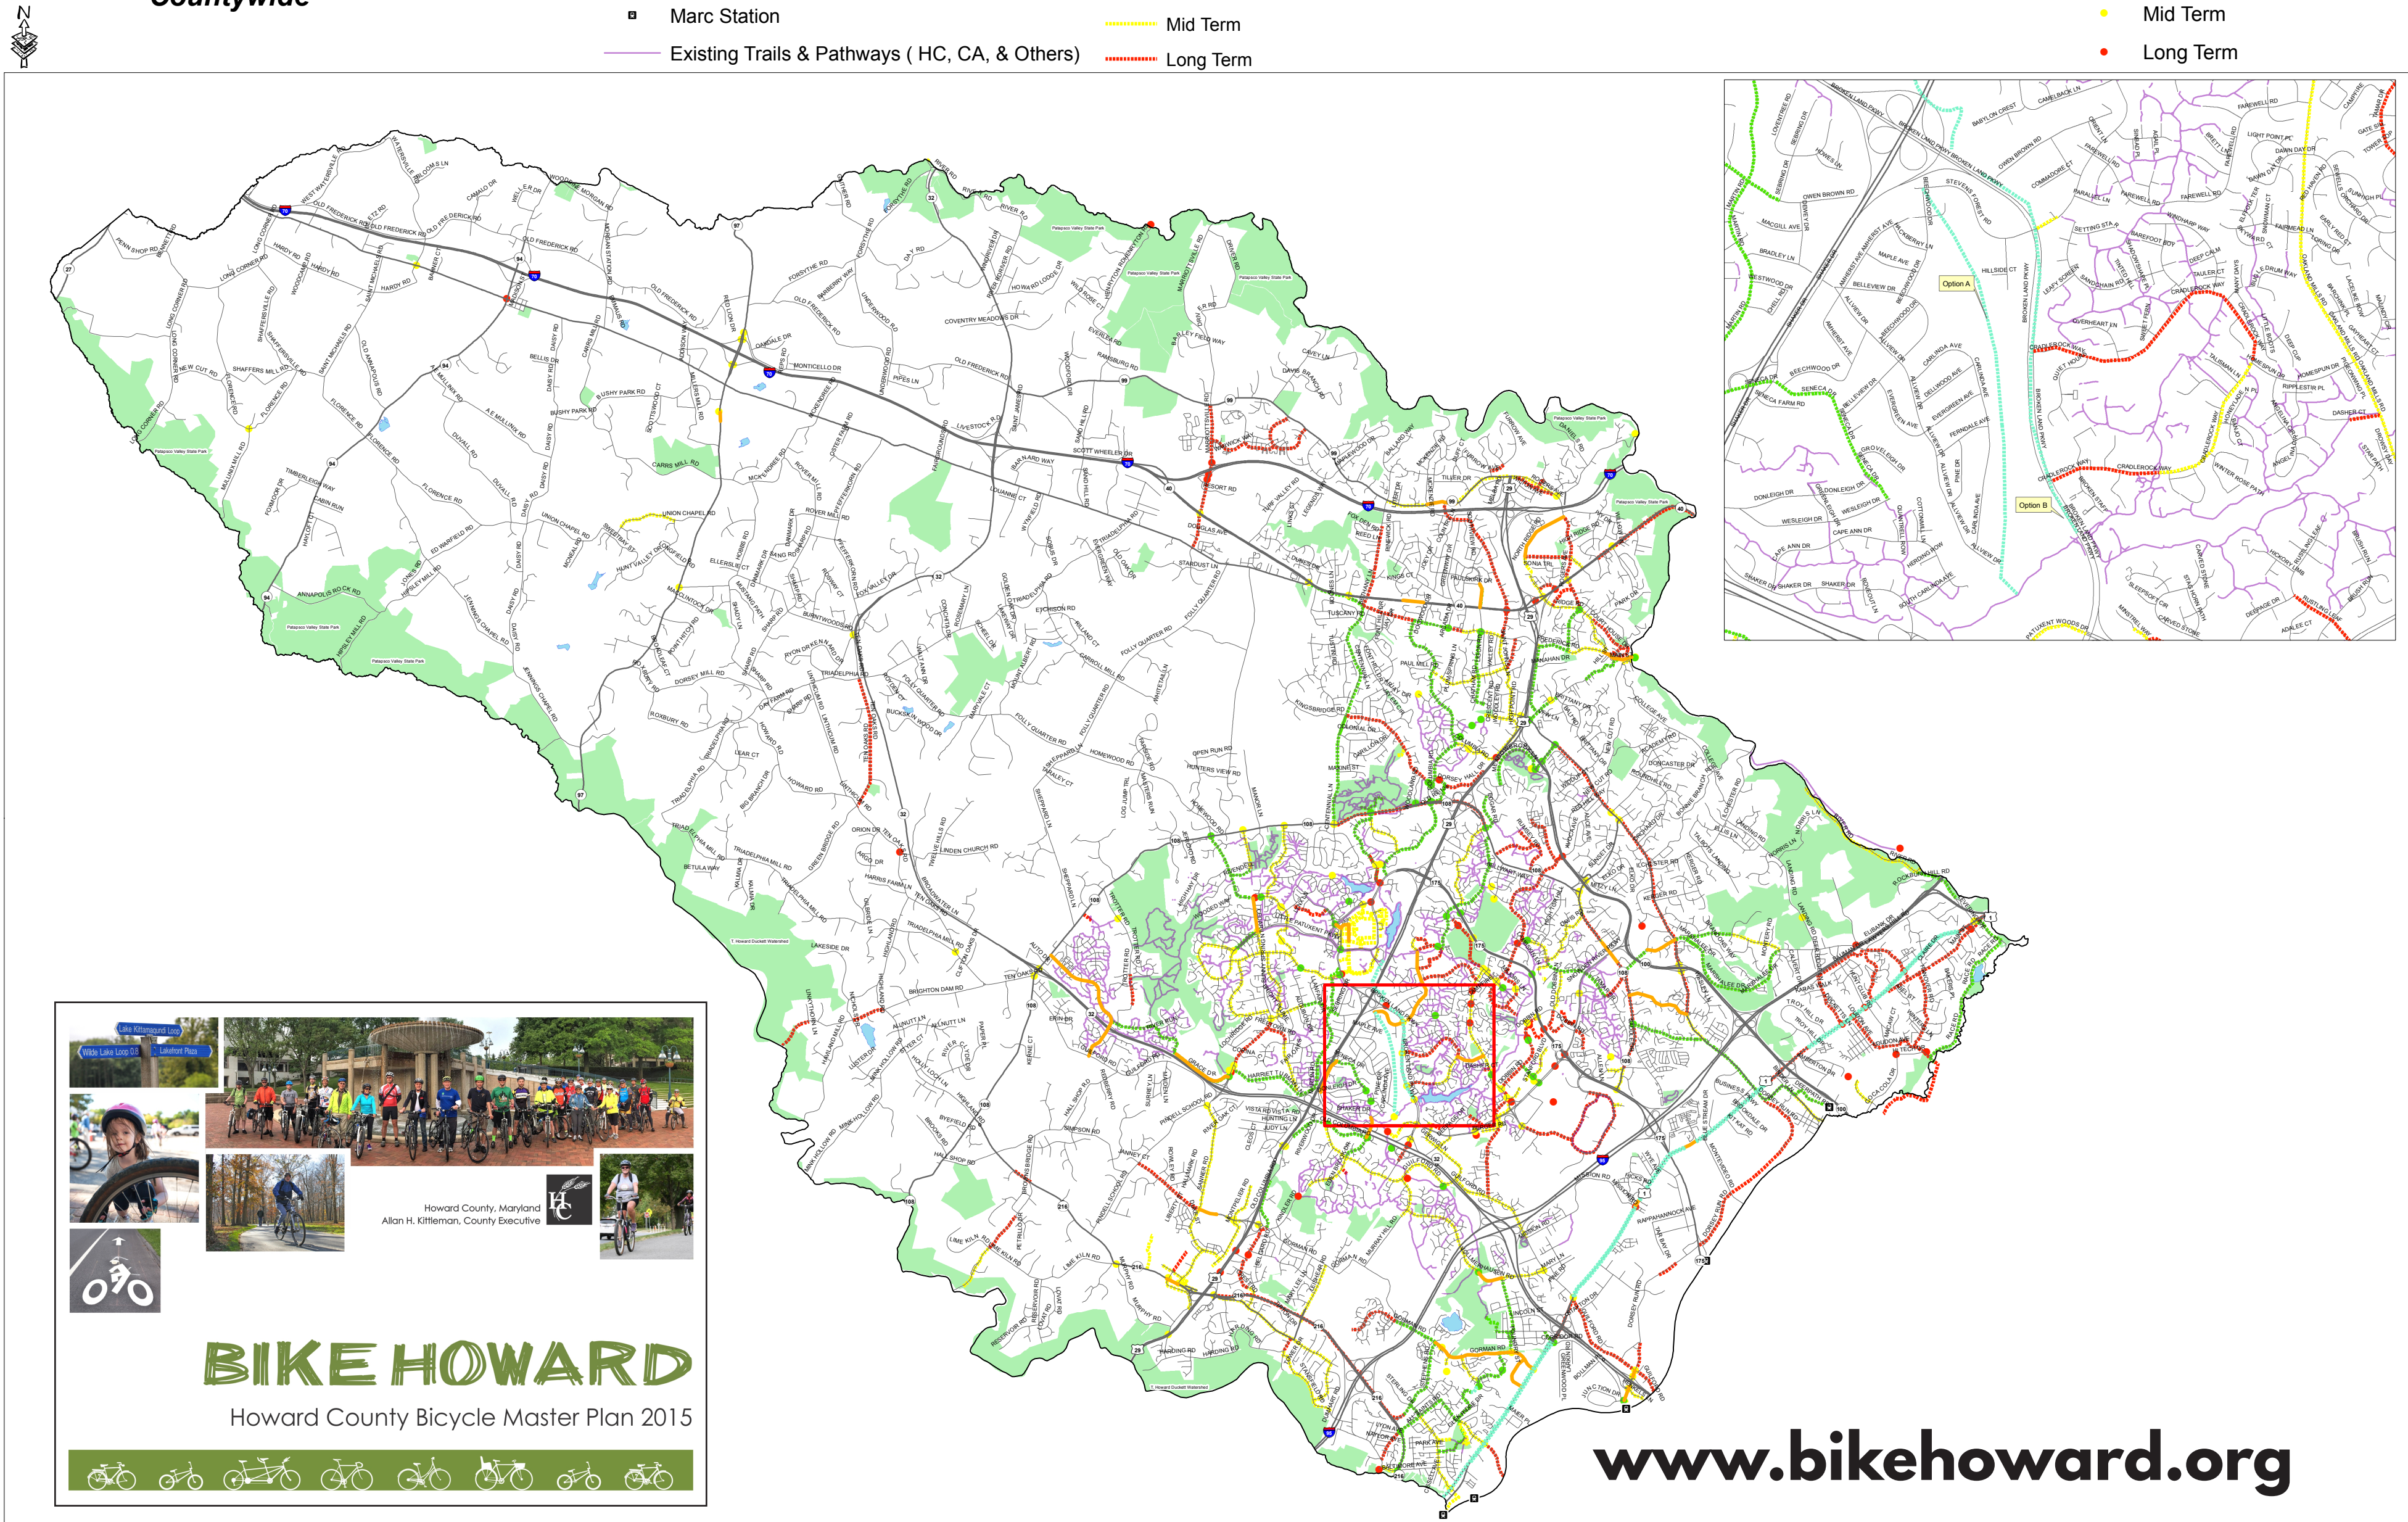

BIKE HOWARD

Bikeway Networks Countywide

On Road Recommendations
Bike Lanes & Sharrows

- Existing Bike Facility
- Short Term
- Mid Term
- Long Term

Recommend Pathways or Protected Bike Lanes

- Construct New

Spot Recommendations

- Short Term
- Mid Term
- Long Term

www.bikehoward.org

www.walkhoward.org

SPONSORED BY CALVIN BALL,
HOWARD COUNTY EXECUTIVE

Howard County Office of Transportation
Howard County Police Department
Howard County Department of Public Works