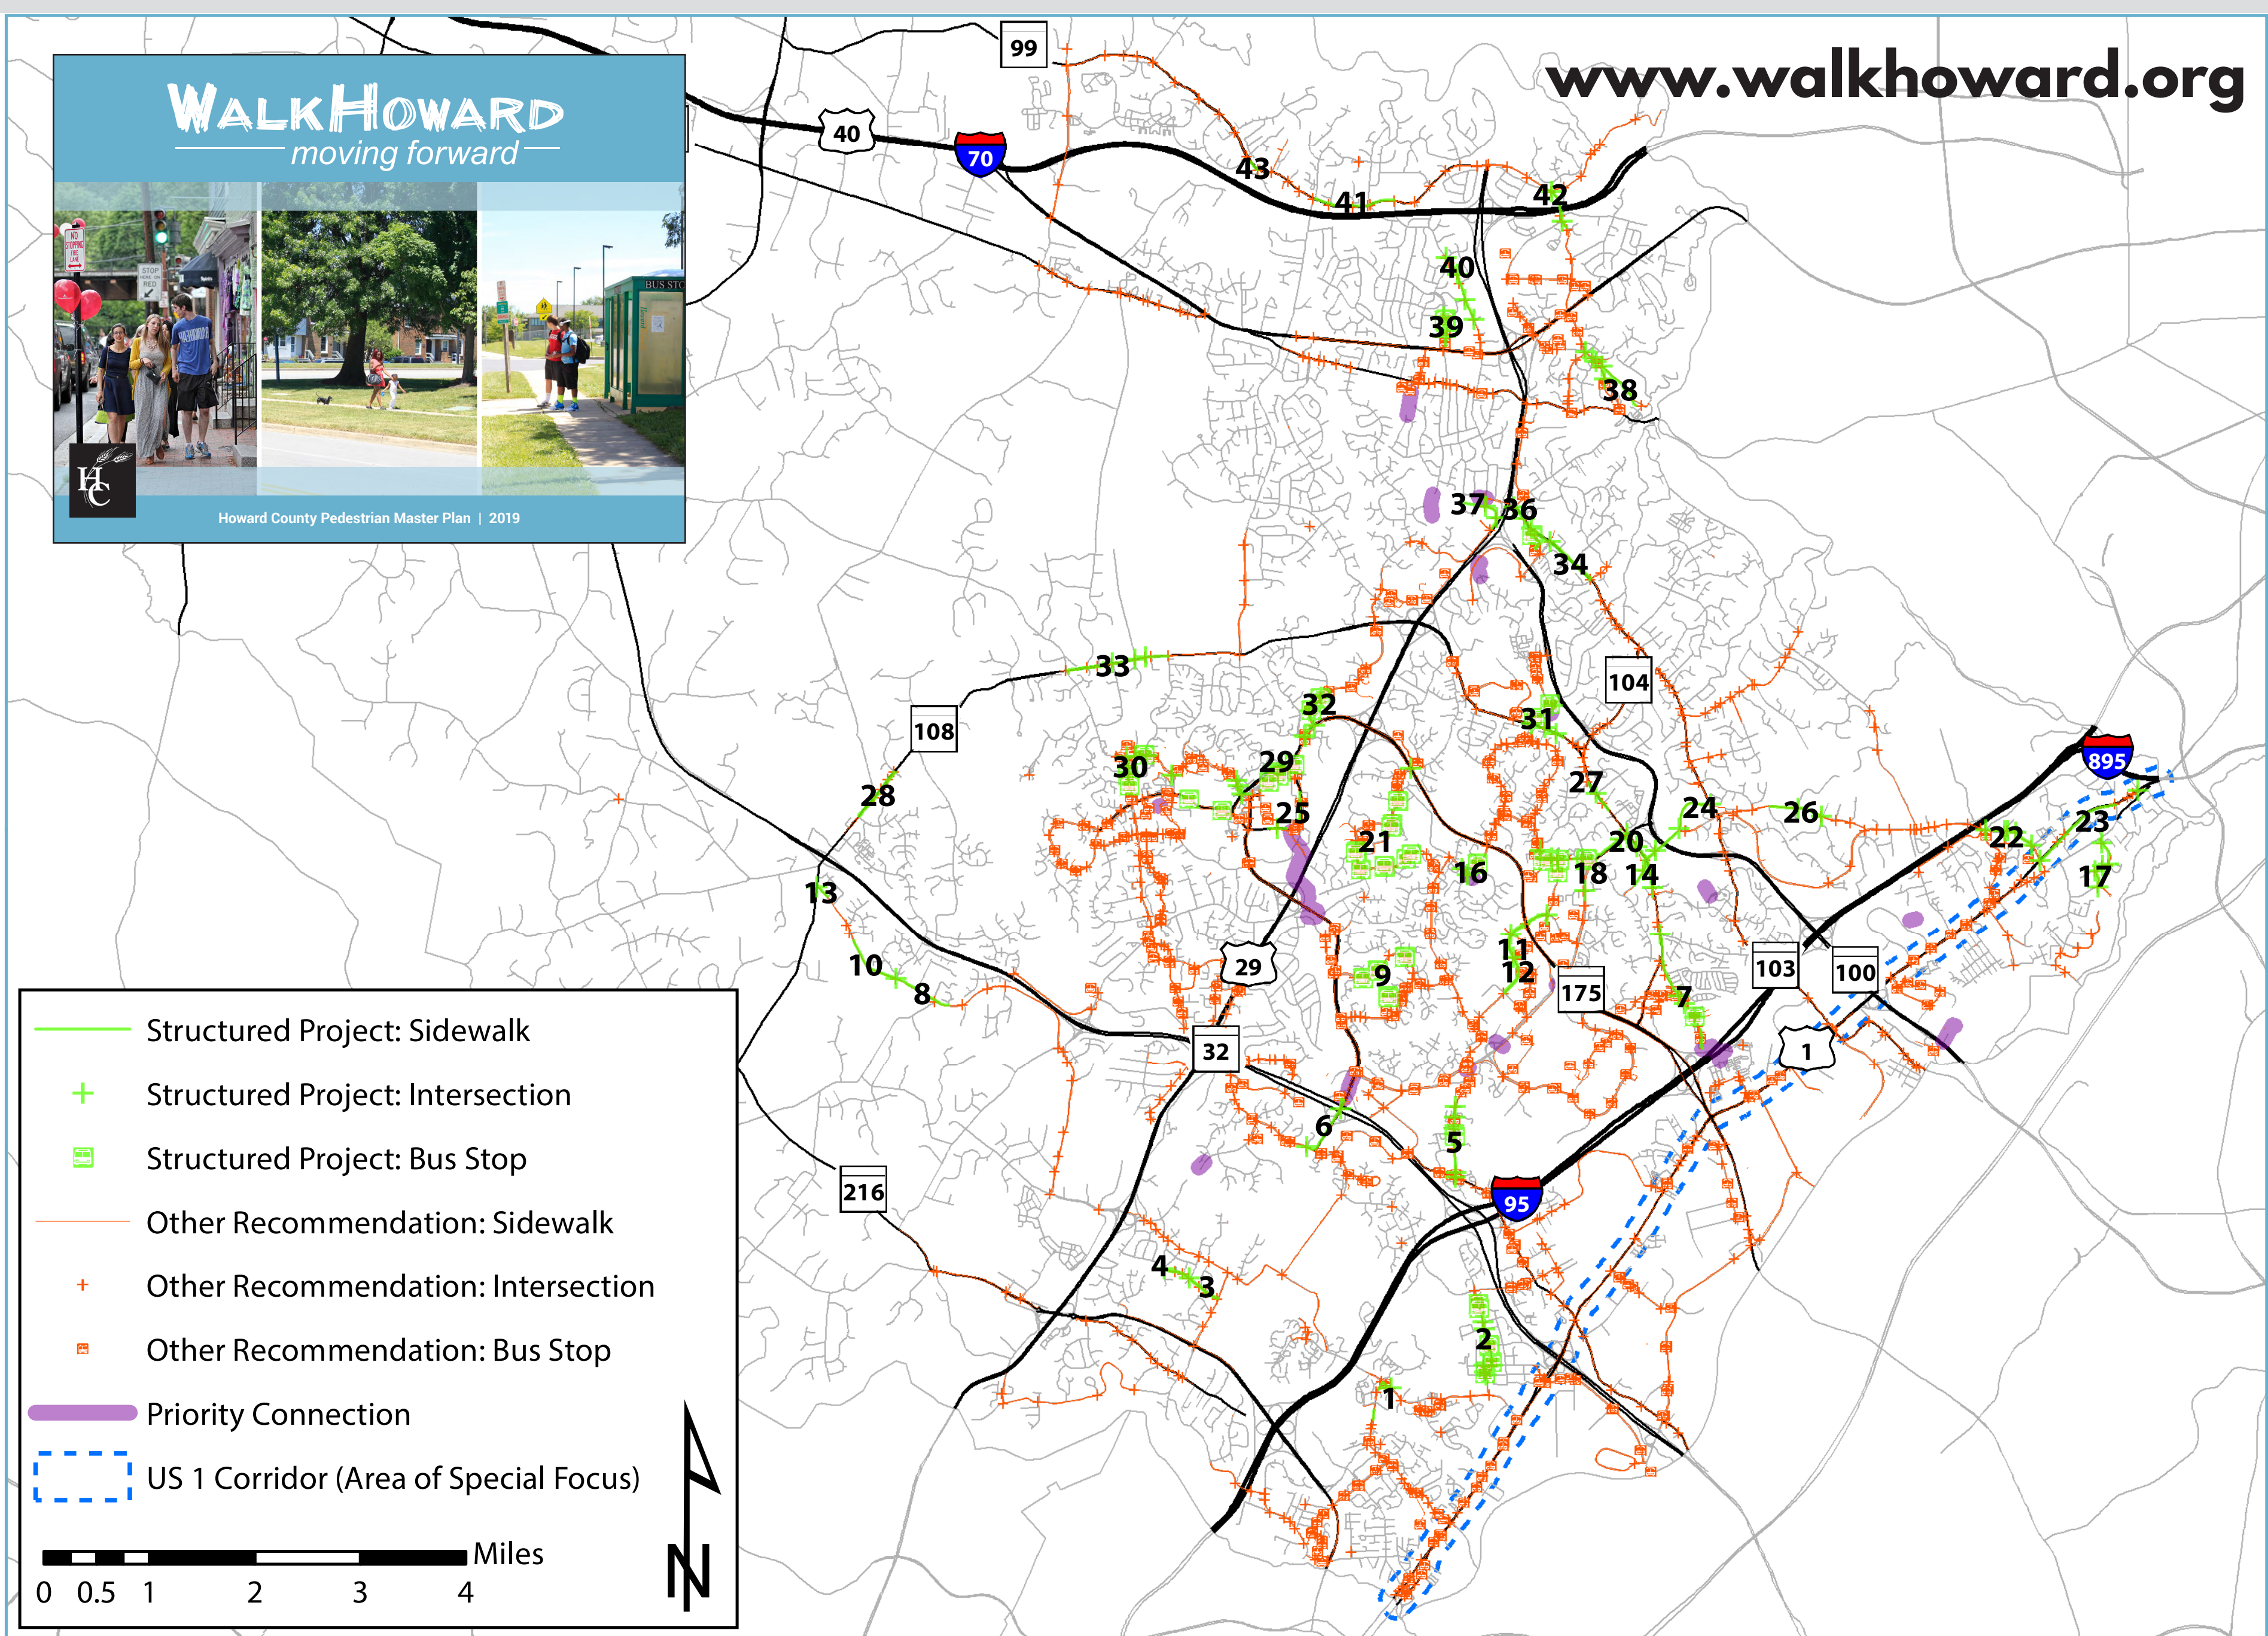

BIKE HOWARD

Bikeway Networks Countywide

On Road Recommendations
Bike Lanes & Sharrows

- Existing Bike Facility
- Short Term
- Mid Term
- Long Term

Recommend Pathways or Protected Bike Lanes

- Construct New

Spot Recommendations

- Short Term
- Mid Term
- Long Term

www.bikehoward.org

www.walkhoward.org

SPONSORED BY CALVIN BALL,
HOWARD COUNTY EXECUTIVE

Howard County Office of Transportation
Howard County Police Department
Howard County Department of Public Works