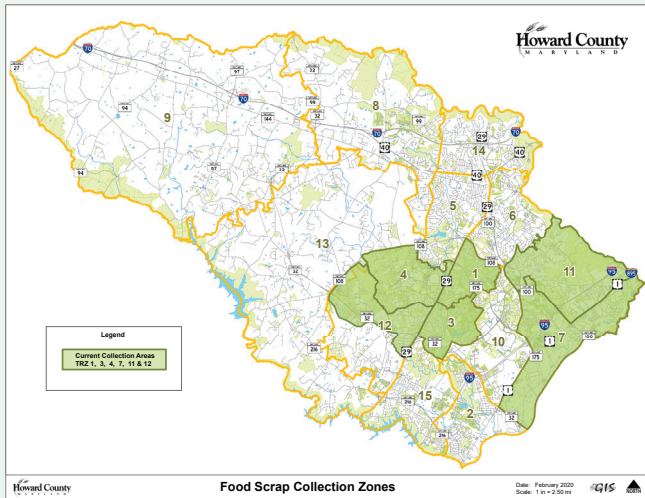

Howard County Food Scrap and Yard Trim Composting Program

Growing to Better Service Our Community

Built to new regulatory standards for odor and run-off control, the Expanded Composting Facility at Alpha Ridge Landfill processes yard trim and food scraps, manufacturing compost. After the completion of a \$5.5 million expansion, our facility is better equipped to service a greater area of the County.

Howard County estimates that 1200 tons/year of food scraps are diverted from the waste stream as a result of the composting program.

Our weekly curbside food scrap collection is currently available to 30,000 households.

Saves Money

- The cost of processing food scrap and yard trim material at Alpha Ridge Landfill is less (\$29) than the cost of disposing (\$46) residential household waste in a landfill. Foods scraps that are ground in garbage disposals and sent through the sanitary sewer system for processing are almost ten times as expensive to remove.
- Estimates show that U.S. families dispose of about \$2,275 worth of food every year.

Howard County residents **outside** of the **Feed the Green Bin** area can bring materials to Alpha Ridge Landfill.

Material is put through a grinder and wet thoroughly.

The ground material is placed in bunkers. Our state-of-the-art negative aeration system and biofilter ensures odors, water and wastewater are managed while still manufacturing a quality product.