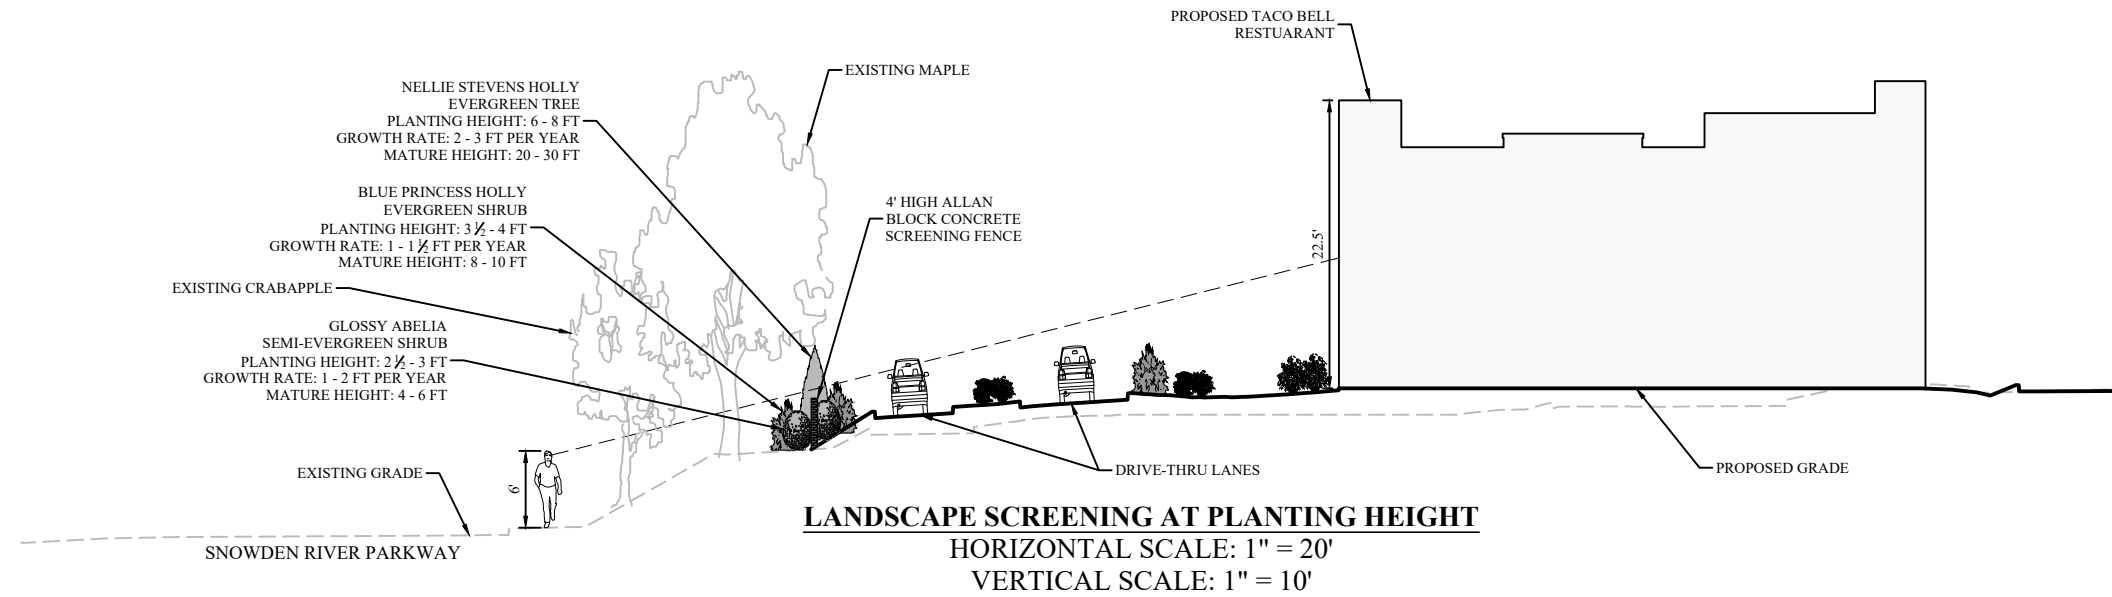

TACO BELL RESTAURANT

7102 Minstrel Way, Community of Columbia, Howard County, Maryland

SDP-19-068

10/29/2020

ALLAN BLOCK CONCRETE SCREENING FENCE

POST BLOCK
8 IN. H
12 IN. W
18 IN. L

PANEL BLOCK
8 IN. H
6 IN. W
18 IN. L

CAP BLOCK
4 IN. H
12 IN. W
18 IN. L

NELLIE STEVENS HOLLY
ILEX X NELLIE

BLUE PRINCESS HOLLY
ILEX X MESERVEAE

GLOSSY ABELIA
ABELIA X GRANDIFLORA

Site Section View Through Building

TACO BELL RESTAURANT

7102 Minstrel Way, Community of Columbia, Howard County, Maryland

Existing View from Snowden River Parkway

TACO BELL RESTAURANT

SDP-19-068

10/29/2020

7102 Minstrel Way, Community of Columbia, Howard County, Maryland

LANDSCAPE SCREENGING AT PLANTING HEIGHT

LANDSCAPE SCREENGING AT MATURE HEIGHT

Rendered Perspective View from Snowden River Parkway
